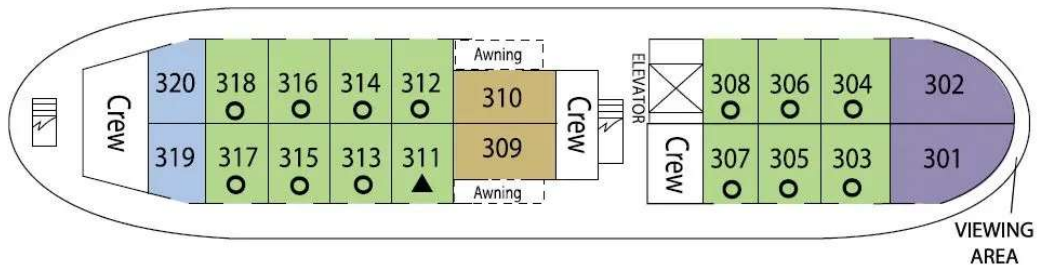

Bridge Deck

Upper Deck

Lounge Deck

Main Deck

Double or Triple Accommodation + Quad Accommodation * Single or Double Accommodation
 ▲ Fixed Queen Bed □ Fixed Double Bed ○ Fixed Twin Beds

Owner's Suite (OWN)

300sf sitting area, wet bar, refrigerator, media center; 300sf master bedroom; king bed; view windows; private bath with Jacuzzi tub/shower (sofa bed for triple/quad)

Pathfinder (PAT)

Queen or twin beds; view window; private bath with shower