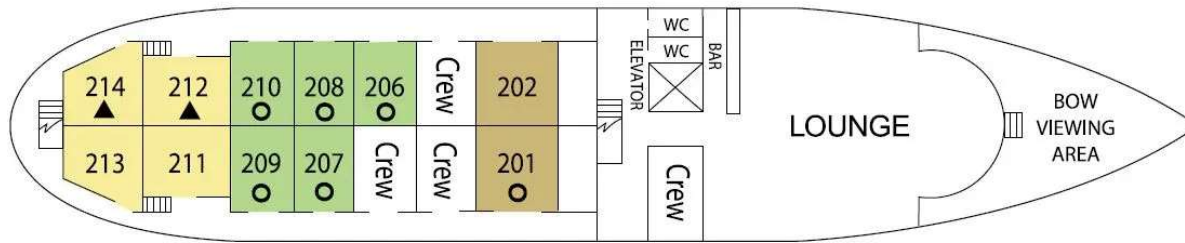

Bridge Deck

Upper Deck

Lounge Deck

Main Deck

Double or Triple Accommodation + Quad Accommodation * Single or Double Accommodation
 ▲ Fixed Queen Bed □ Fixed Double Bed ○ Fixed Twin Beds

Owner's Suite (OWN)

300sf sitting area, wet bar, refrigerator, media center; 300sf master bedroom; king bed; view windows; private bath with Jacuzzi tub/shower (sofa bed for triple/quad)

Pathfinder (PAT)

Queen or twin beds; view window; private bath with shower