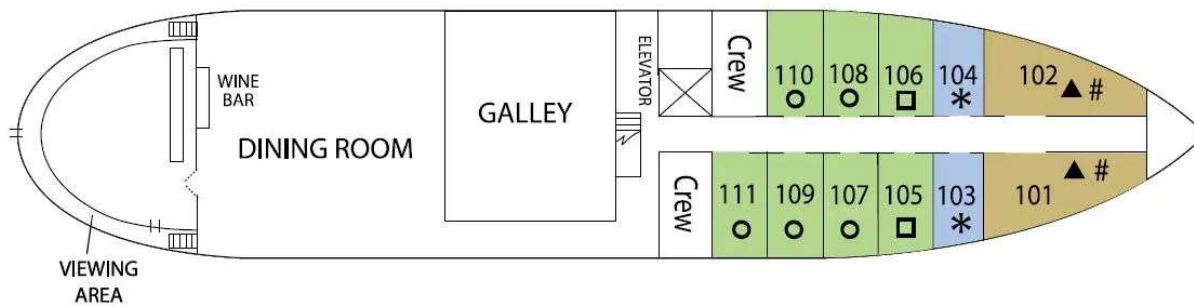

Bridge Deck

Upper Deck

Lounge Deck

Main Deck

Double or Triple Accommodation + Quad Accommodation * Single or Double Accommodation
 ▲ Fixed Queen Bed □ Fixed Double Bed ○ Fixed Twin Beds

Owner's Suite (OWN)

300sf sitting area, wet bar, refrigerator, media center; 300sf master bedroom; king bed; view windows; private bath with Jacuzzi tub/shower (sofa bed for triple/quad)

Pathfinder (PAT)

Queen or twin beds; view window; private bath with shower

Jr Commodore (JCO)

Fixed queen bed; wrap-around view windows; private bath with shower

Trailblazer (TRB)

Fixed queen, double, or twin beds; view window; private bath with shower

Explorer (XPL)

Queen, fixed queen, or twin beds; view window; private bath with shower (trundle available for triple)

Navigator (NAV)

Fixed double or fixed twin beds; view window; private bath with shower