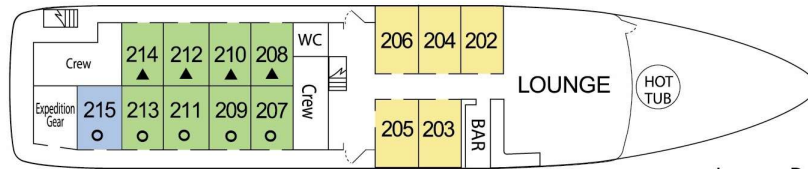

Sun Deck

Lounge Deck

Main Deck

* Single or Double Accommodation ▲ Fixed Queen Bed ○ Fixed Twin Beds

Explorer (XPL)
Queen wallbed allows for a bedroom or a living room with the flip of a bed; view window; private bath with shower

Trailblazer (TRB)
Double wallbed (105-106); view window; private bath with shower

Pathfinder (PAT)
Queen or twin beds; view window; private bath with shower

Navigator (NAV)
Queen or twin beds; view window; private bath with shower

Trailblazer (TRB)
Queen or twin beds; view window; private bath with shower

Single Navigator (SGL-NAV)
L-shaped twin beds (104); view window; private bath with shower

All cabins are outside and above deck with view windows.
Cabin/ship diagram not to scale. Images may not represent all cabins within a category.