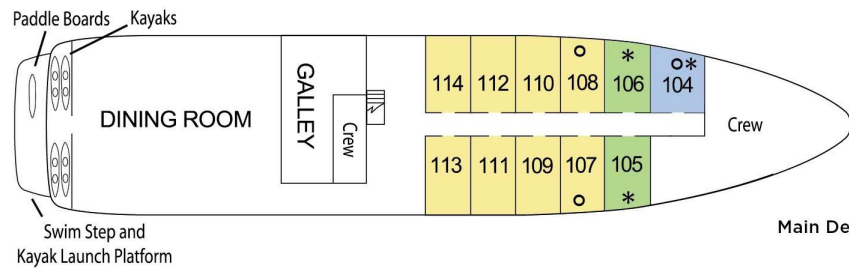

Sun Deck

Lounge Deck

Main Deck

* Single or Double Accommodation ▲ Fixed Queen Bed ○ Fixed Twin Beds

Explorer (XPL)
Queen wallbed allows for a bedroom or a living room with the flip of a bed; view window; private bath with shower

Trailblazer (TRB)
Double wallbed (105-106); view window; private bath with shower

Pathfinder (PAT)
Queen or twin beds; view window; private bath with shower

Navigator (NAV)
Queen or twin beds; view window; private bath with shower

Trailblazer (TRB)
Queen or twin beds; view window; private bath with shower

Single Navigator (SGL-NAV)
L-shaped twin beds (104); view window; private bath with shower

All cabins are outside and above deck with view windows.
Cabin/ship diagram not to scale. Images may not represent all cabins within a category.