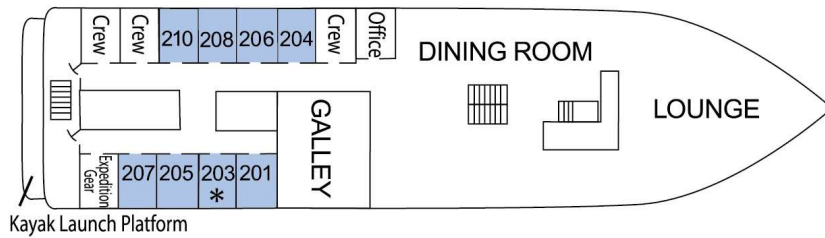

Sun Deck

Observation Deck

Main Deck

Double or Triple Accommodation * Single or Double Accommodation ○ Fixed Twin Beds

Explorer (XPL)
Sitting area; queen or twin beds; large picture window; private bath with shower

Trailblazer (TRB)
Queen or twin beds; view window; private bath with shower

Pathfinder (PAT)
Outside entry; fixed queen, fixed double bed, or fixed double bed with twin bed (307, 309); view window; private bath with shower

**Navigator (NAV)
Single Navigator (SGL-NAV)**
Queen or twin beds; view window; private bath with shower

All cabins are outside and above deck with view windows.
Cabin/ship diagram not to scale. Images may not represent all cabins within a category.