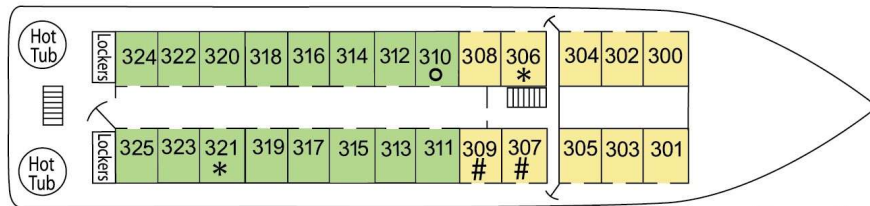

Sun Deck

Observation Deck

Main Deck

Double or Triple Accommodation * Single or Double Accommodation ○ Fixed Twin Beds

Explorer (XPL)
Sitting area; queen or twin beds; large picture window; private bath with shower

Trailblazer (TRB)
Queen or twin beds; view window; private bath with shower

Pathfinder (PAT)
Outside entry; fixed queen, fixed double bed, or fixed double bed with twin bed (307, 309); view window; private bath with shower

**Navigator (NAV)
Single Navigator (SGL-NAV)**
Queen or twin beds; view window; private bath with shower

All cabins are outside and above deck with view windows.
Cabin/ship diagram not to scale. Images may not represent all cabins within a category.