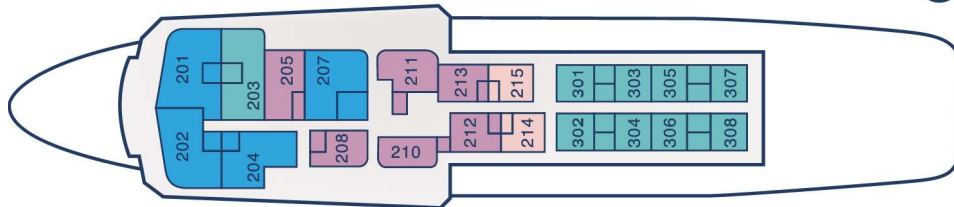

DECK PLAN

BRIDGE DECK **H**

UPPER DECK **G**

- 4 Suites
- 6 Premier twin private cabins
- 2 Premier single private cabins
- 9 Superior twin private cabins

MAIN DECK **F**

DECK **E**

- 12 Standard twin semi-private cabins
- 11 Standard Plus twin private cabins
- 2 Standard Plus triple private cabins