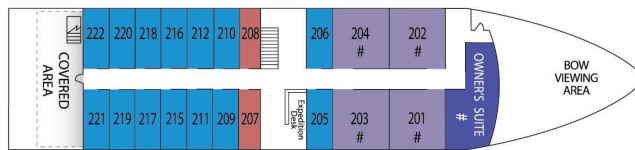

Sun Deck

Bridge Deck

Cabin Deck

Main Deck

Double or Triple Accommodation

Owner's Suite (OWN)

Fixed queen bed; sitting area with wet bar; refrigerator; media center; large bow-facing view windows; jetted whirlpool tub; private bath with shower; (sofa bed for triple—suitable for child/teen)

Captain (CPT)

Fixed twin beds; desk and chair; view windows; private bath with shower

Jr Commodore (JCO)

Queen or twin beds; desk and chair; view window; private bath with large shower; (sofa bed for triple)

Commander (CMN)

Queen or twin beds; desk and chair; view window; private bath with shower

Admiral (ADM)

Queen or twin beds; desk and chair; view windows; private bath with shower; (youth-sized sofa bed for triple)

Master (MST) Single (SGL)

Queen or twin beds (MST); twin bed (SGL); desk and chair; view window; private bath with shower

All cabins are outside and above deck with view windows.

Cabin/ship diagram not to scale. Images may not represent all cabins within a category.