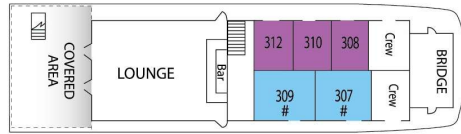

Sun Deck

Bridge Deck

Cabin Deck

Main Deck

Double or Triple Accommodation

Owner's Suite (OWN)

Fixed queen bed; sitting area with wet bar; refrigerator; media center; large bow-facing view windows; jetted whirlpool tub; private bath with shower; (sofa bed for triple—suitable for child/teen)

Captain (CPT)

Fixed twin beds; desk and chair; view windows; private bath with shower

Jr Commodore (JCO)

Queen or twin beds; desk and chair; view window; private bath with large shower; (sofa bed for triple)

Commander (CMN)

Queen or twin beds; desk and chair; view window; private bath with shower

Admiral (ADM)

Queen or twin beds; desk and chair; view windows; private bath with shower; (youth-sized sofa bed for triple)

Master (MST) Single (SGL)

Queen or twin beds (MST); twin bed (SGL); desk and chair; view window; private bath with shower

All cabins are outside and above deck with view windows.

Cabin/ship diagram not to scale. Images may not represent all cabins within a category.