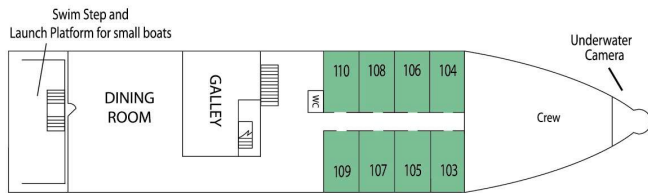

Sun Deck

Bridge Deck

Cabin Deck

Main Deck

Double or Triple Accommodation

Owner's Suite (OWN)

Fixed queen bed; sitting area with wet bar; refrigerator; media center; large bow-facing view windows; jetted whirlpool tub; private bath with shower; (sofa bed for triple—suitable for child/teen)

Captain (CPT)

Fixed twin beds; desk and chair; view windows; private bath with shower

Jr Commodore (JCO)

Queen or twin beds; desk and chair; view window; private bath with large shower; (sofa bed for triple)