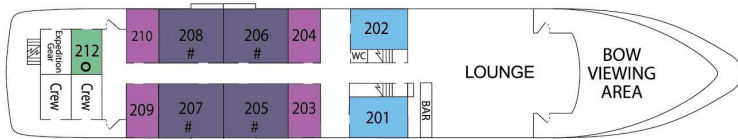

Bridge Deck

Upper Deck

Cabin Deck

Main Deck

\* Single or Double Accommodation ▲ Fixed Queen Bed ○ Fixed Twin Beds  
# Double or Triple Accommodation

**Commodore Suite (COM)**  
Sitting area; king or twin beds; view windows; French doors and step-out balcony; private bath with Jacuzzi tub and shower; (sofa bed for triple)

**Commander (CMN)**  
Fixed twin beds; desk and chair; view windows; private bath with shower

**Admiral (ADM)**  
King or twin beds; desk and chair; view window; private bath with shower

**Master (MST)  
Single Master (SGL-MST)**  
Fixed queen or fixed twin beds; desk and chair; view window or portholes; private bath with shower

**Captain (CPT)**  
King or twin beds; view window; desk and chair; private bath and shower

All cabins are outside and above deck with view windows.  
Cabin/ship diagram not to scale. Images may not represent all cabins within a category.