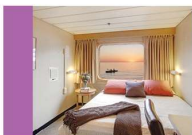

Bridge Deck

Upper Deck

Cabin Deck

Main Deck

\* Single or Double Accommodation ▲ Fixed Queen Bed ○ Fixed Twin Beds  
# Double or Triple Accommodation

**Commodore Suite (COM)**  
Sitting area; king or twin beds; view windows; French doors and step-out balcony; private bath with Jacuzzi tub and shower; (sofa bed for triple)

**Commander (CMN)**  
Fixed twin beds; desk and chair; view windows; private bath with shower

**Admiral (ADM)**  
King or twin beds; desk and chair; view window; private bath with shower

**Master (MST)  
Single Master (SGL-MST)**  
Fixed queen or fixed twin beds; desk and chair; view window or portholes; private bath with shower

**Captain (CPT)**  
King or twin beds; view window; desk and chair; private bath and shower

All cabins are outside and above deck with view windows.  
Cabin/ship diagram not to scale. Images may not represent all cabins within a category.