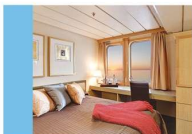

Bridge Deck

Upper Deck

Cabin Deck

Main Deck

\* Single or Double Accommodation ▲ Fixed Queen Bed ○ Fixed Twin Beds  
# Double or Triple Accommodation

**Commodore Suite (COM)**  
Sitting area; king or twin beds; view windows; French doors and step-out balcony; private bath with Jacuzzi tub and shower; (sofa bed for triple)

**Commander (CMN)**  
Fixed twin beds; desk and chair; view windows; private bath with shower

**Admiral (ADM)**  
King or twin beds; desk and chair; view window; private bath with shower

**Master (MST)  
Single Master (SGL-MST)**  
Fixed queen or fixed twin beds; desk and chair; view window or portholes; private bath with shower

**Captain (CPT)**  
King or twin beds; view window; desk and chair; private bath and shower

All cabins are outside and above deck with view windows.  
Cabin/ship diagram not to scale. Images may not represent all cabins within a category.