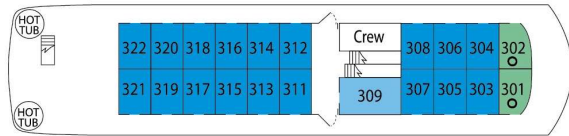

Bridge Deck

Upper Deck

Cabin Deck

Main Deck

\* Single or Double Accommodation ▲ Fixed Queen Bed ○ Fixed Twin Beds  
# Double or Triple Accommodation

**Commodore Suite (COM)**  
Sitting area; king or twin beds; view windows; French doors and step-out balcony; private bath with Jacuzzi tub and shower; (sofa bed for triple)

**Commander (CMN)**  
Fixed twin beds; desk and chair; view windows; private bath with shower

**Admiral (ADM)**  
King or twin beds; desk and chair; view window; private bath with shower

**Master (MST)  
Single Master (SGL-MST)**  
Fixed queen or fixed twin beds; desk and chair; view window or portholes; private bath with shower

**Captain (CPT)**  
King or twin beds; view window; desk and chair; private bath and shower

All cabins are outside and above deck with view windows.  
Cabin/ship diagram not to scale. Images may not represent all cabins within a category.