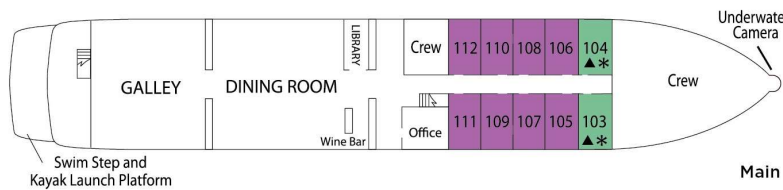

Bridge Deck

Upper Deck

Cabin Deck

Main Deck

\* Single or Double Accommodation ▲ Fixed Queen Bed ○ Fixed Twin Beds  
# Double or Triple Accommodation

**Commodore Suite (COM)**  
Sitting area; king or twin beds; view windows; French doors and step-out balcony; private bath with Jacuzzi tub and shower; (sofa bed for triple)

**Commander (CMN)**  
Fixed twin beds; desk and chair; view windows; private bath with shower

**Admiral (ADM)**  
King or twin beds; desk and chair; view window; private bath with shower

**Master (MST)  
Single Master (SGL-MST)**  
Fixed queen or fixed twin beds; desk and chair; view window or portholes; private bath with shower

**Captain (CPT)**  
King or twin beds; view window; desk and chair; private bath and shower

All cabins are outside and above deck with view windows.  
Cabin/ship diagram not to scale. Images may not represent all cabins within a category.