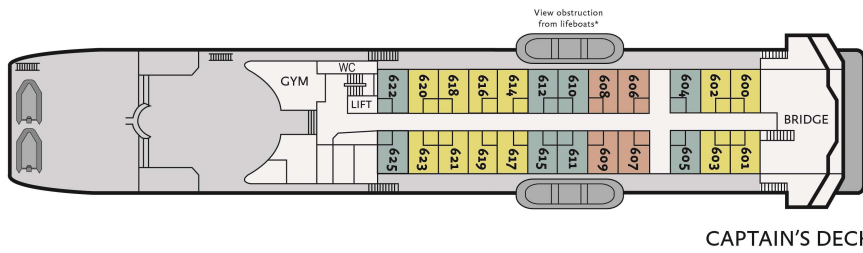

OCEAN DIAMOND

- Triple
- Single with Porthole
- Suite
- Twin Window
- Twin Obstructed View
- Single Obstructed View
- Balcony Suite

* Please note, a few "window" cabins may have partially obstructed views eg. Portion of life boat on the deck fore/aft, or view is obstructed looking down.