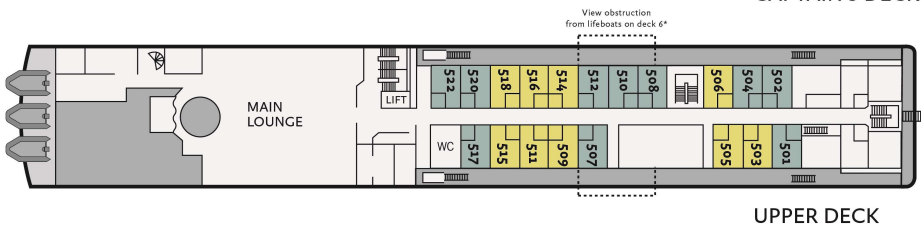

OCEAN DIAMOND

- Triple
- Single with Porthole
- Suite
- Twin Window
- Twin Obstructed View
- Single Obstructed View
- Balcony Suite

* Please note, a few "window" cabins may have partially obstructed views eg. Portion of life boat on the deck fore/aft, or view is obstructed looking down.