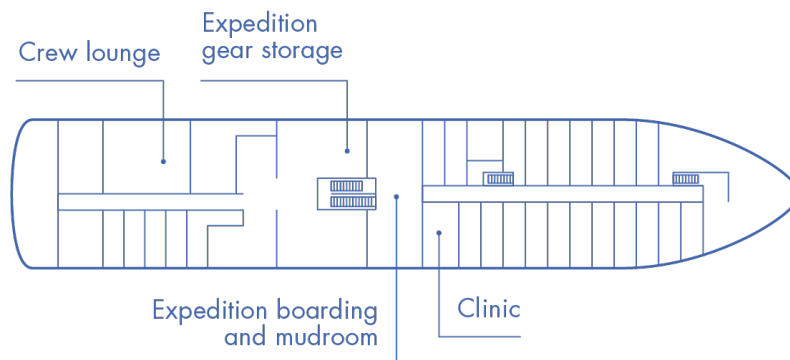

## Deck Plan for Sea Voyages

DECK 5

DECK 4

DECK 3

DECK 2

CABINS

- Grand Suite
- Veranda Cabin
- Triple Suite
- Penthouse Suite
- Single Veranda Cabin
- \* Only available with queen-size bed
- Porthole Cabin

Maximum capacity 96 pax