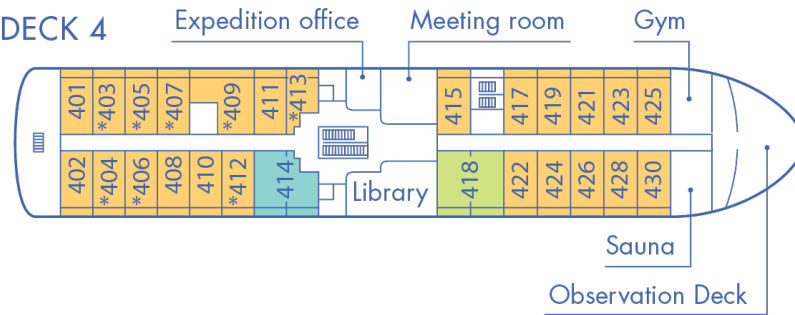

## Deck Plan for Sea Voyages

DECK 5

DECK 4

DECK 3

DECK 2

CABINS

- Grand Suite
- Veranda Cabin
- Triple Suite
- Penthouse Suite
- Single Veranda Cabin
- \* Only available with queen-size bed
- Porthole Cabin

Maximum capacity 96 pax