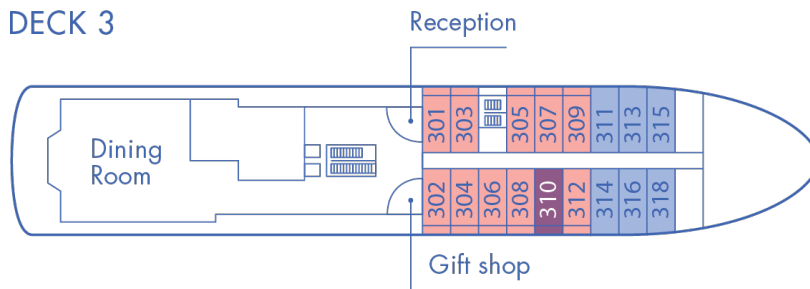

## Deck Plan for Sea Voyages

DECK 5

DECK 4

DECK 3

DECK 2

CABINS

- Grand Suite
- Veranda Cabin
- Triple Suite
- Penthouse Suite
- Single Veranda Cabin
- \* Only available with queen-size bed
- Porthole Cabin

Maximum capacity 96 pax