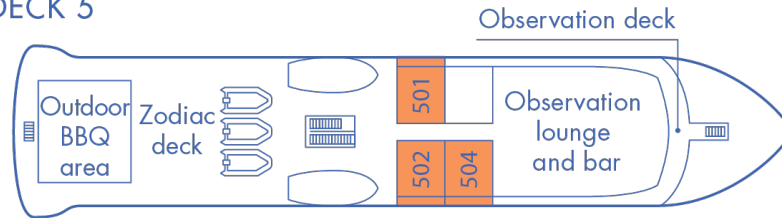

## Deck Plan for Sea Voyages

DECK 5

DECK 4

DECK 3

DECK 2

CABINS

- Grand Suite
- Veranda Cabin
- Triple Suite
- Penthouse Suite
- Single Veranda Cabin
- \* Only available with queen-size bed
- Porthole Cabin

Maximum capacity 96 pax