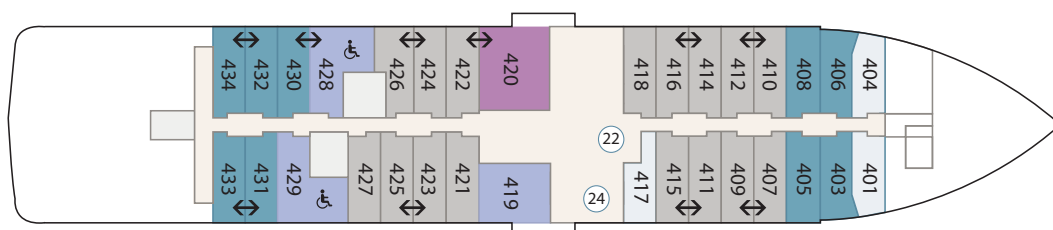

The Greg Mortimer Deck Plan

Deck 8

Deck 7

Deck 6

Deck 5

Deck 4

Deck 3

Cabin Category

- Aurora Stateroom Triple
- Aurora Stateroom Twin
- Balcony Stateroom - C
- Balcony Stateroom - B
- Balcony Stateroom - A
- Balcony Stateroom Superior (formerly Balcony Suite)
- Junior Suite
- Captain's Suite

Ship Features

- ① Change room / mudroom
- ② Zodiac-loading platforms
- ③ Activity launching platform
- ④ Lecture theatre & lounge
- ⑤ Assembly station
- ⑥ Reception
- ⑦ Ship shop
- ⑧ Dining room
- ⑨ Optional private dining room[#]
- ⑩ Library
- ⑪ Gym
- ⑫ Wellness centre / sauna
- ⑬ Sun deck
- ⑭ Observation lounge
- ⑮ Top deck
- ⑯ Bars
- ⑰ Viewing platforms
- ⑱ Hydraulic viewing platforms
- ⑲ Observation decks
- ⑳ Jacuzzis / plunge pools
- ㉑ Medical clinic
- ㉒ Elevator
- ㉓ Bridge
- ㉔ Main Entrance