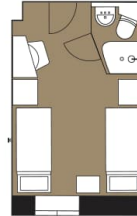

Ocean Nova Deck Plan

CATEGORY CT
CLASSIC TWIN (3):
8 sq. m, Picture Window

CATEGORY ET
EXPLORER TWIN (23):
10 sq. m, Picture Window

CATEGORY ED
EXPLORER DOUBLE (4):
10 sq. m, Picture Window

CATEGORY CT
COMFORT TWIN (4):
14 sq. m, Picture window

CATEGORY CS
CLASSIC SINGLE (2):
8 sq.m, Picture Window

- Observation Deck
- Bar
- Library
- Fitness
- Dining
- Reception
- Zodiac Landing
- Clinic