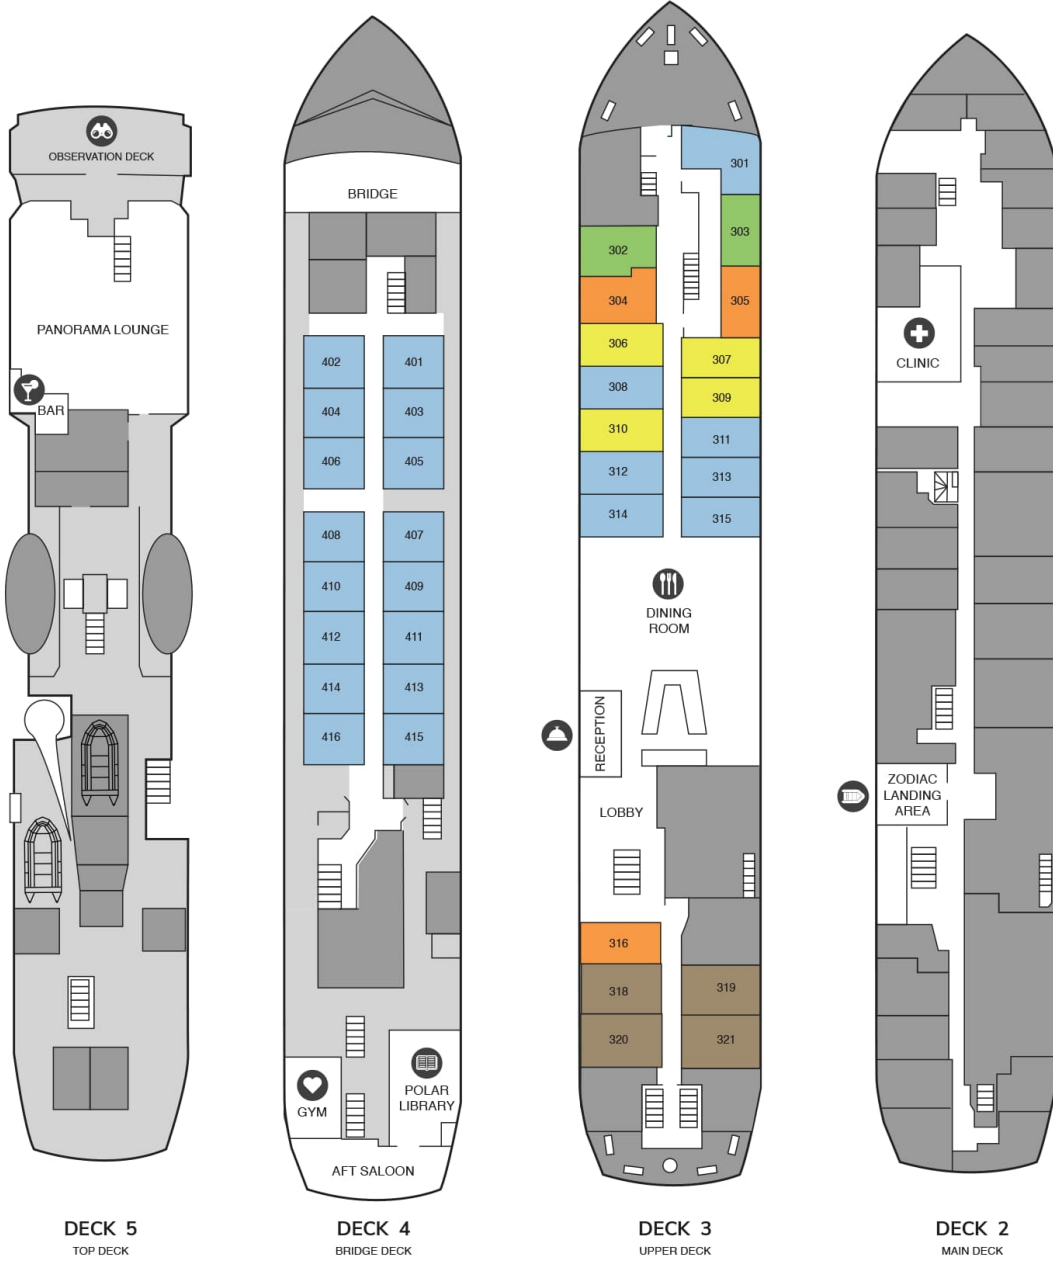

Ocean Nova Deck Plan

CATEGORY CT
CLASSIC TWIN (3):
8 sq. m, Picture Window

CATEGORY ET
EXPLORER TWIN (23):
10 sq. m, Picture Window

CATEGORY ED
EXPLORER DOUBLE (4):
10 sq. m, Picture Window

CATEGORY CT
COMFORT TWIN (4):
14 sq. m, Picture window

CATEGORY CS
CLASSIC SINGLE (2):
8 sq.m, Picture Window

- Observation Deck
- Bar
- Library
- Fitness
- Dining
- Reception
- Zodiac Landing
- Clinic