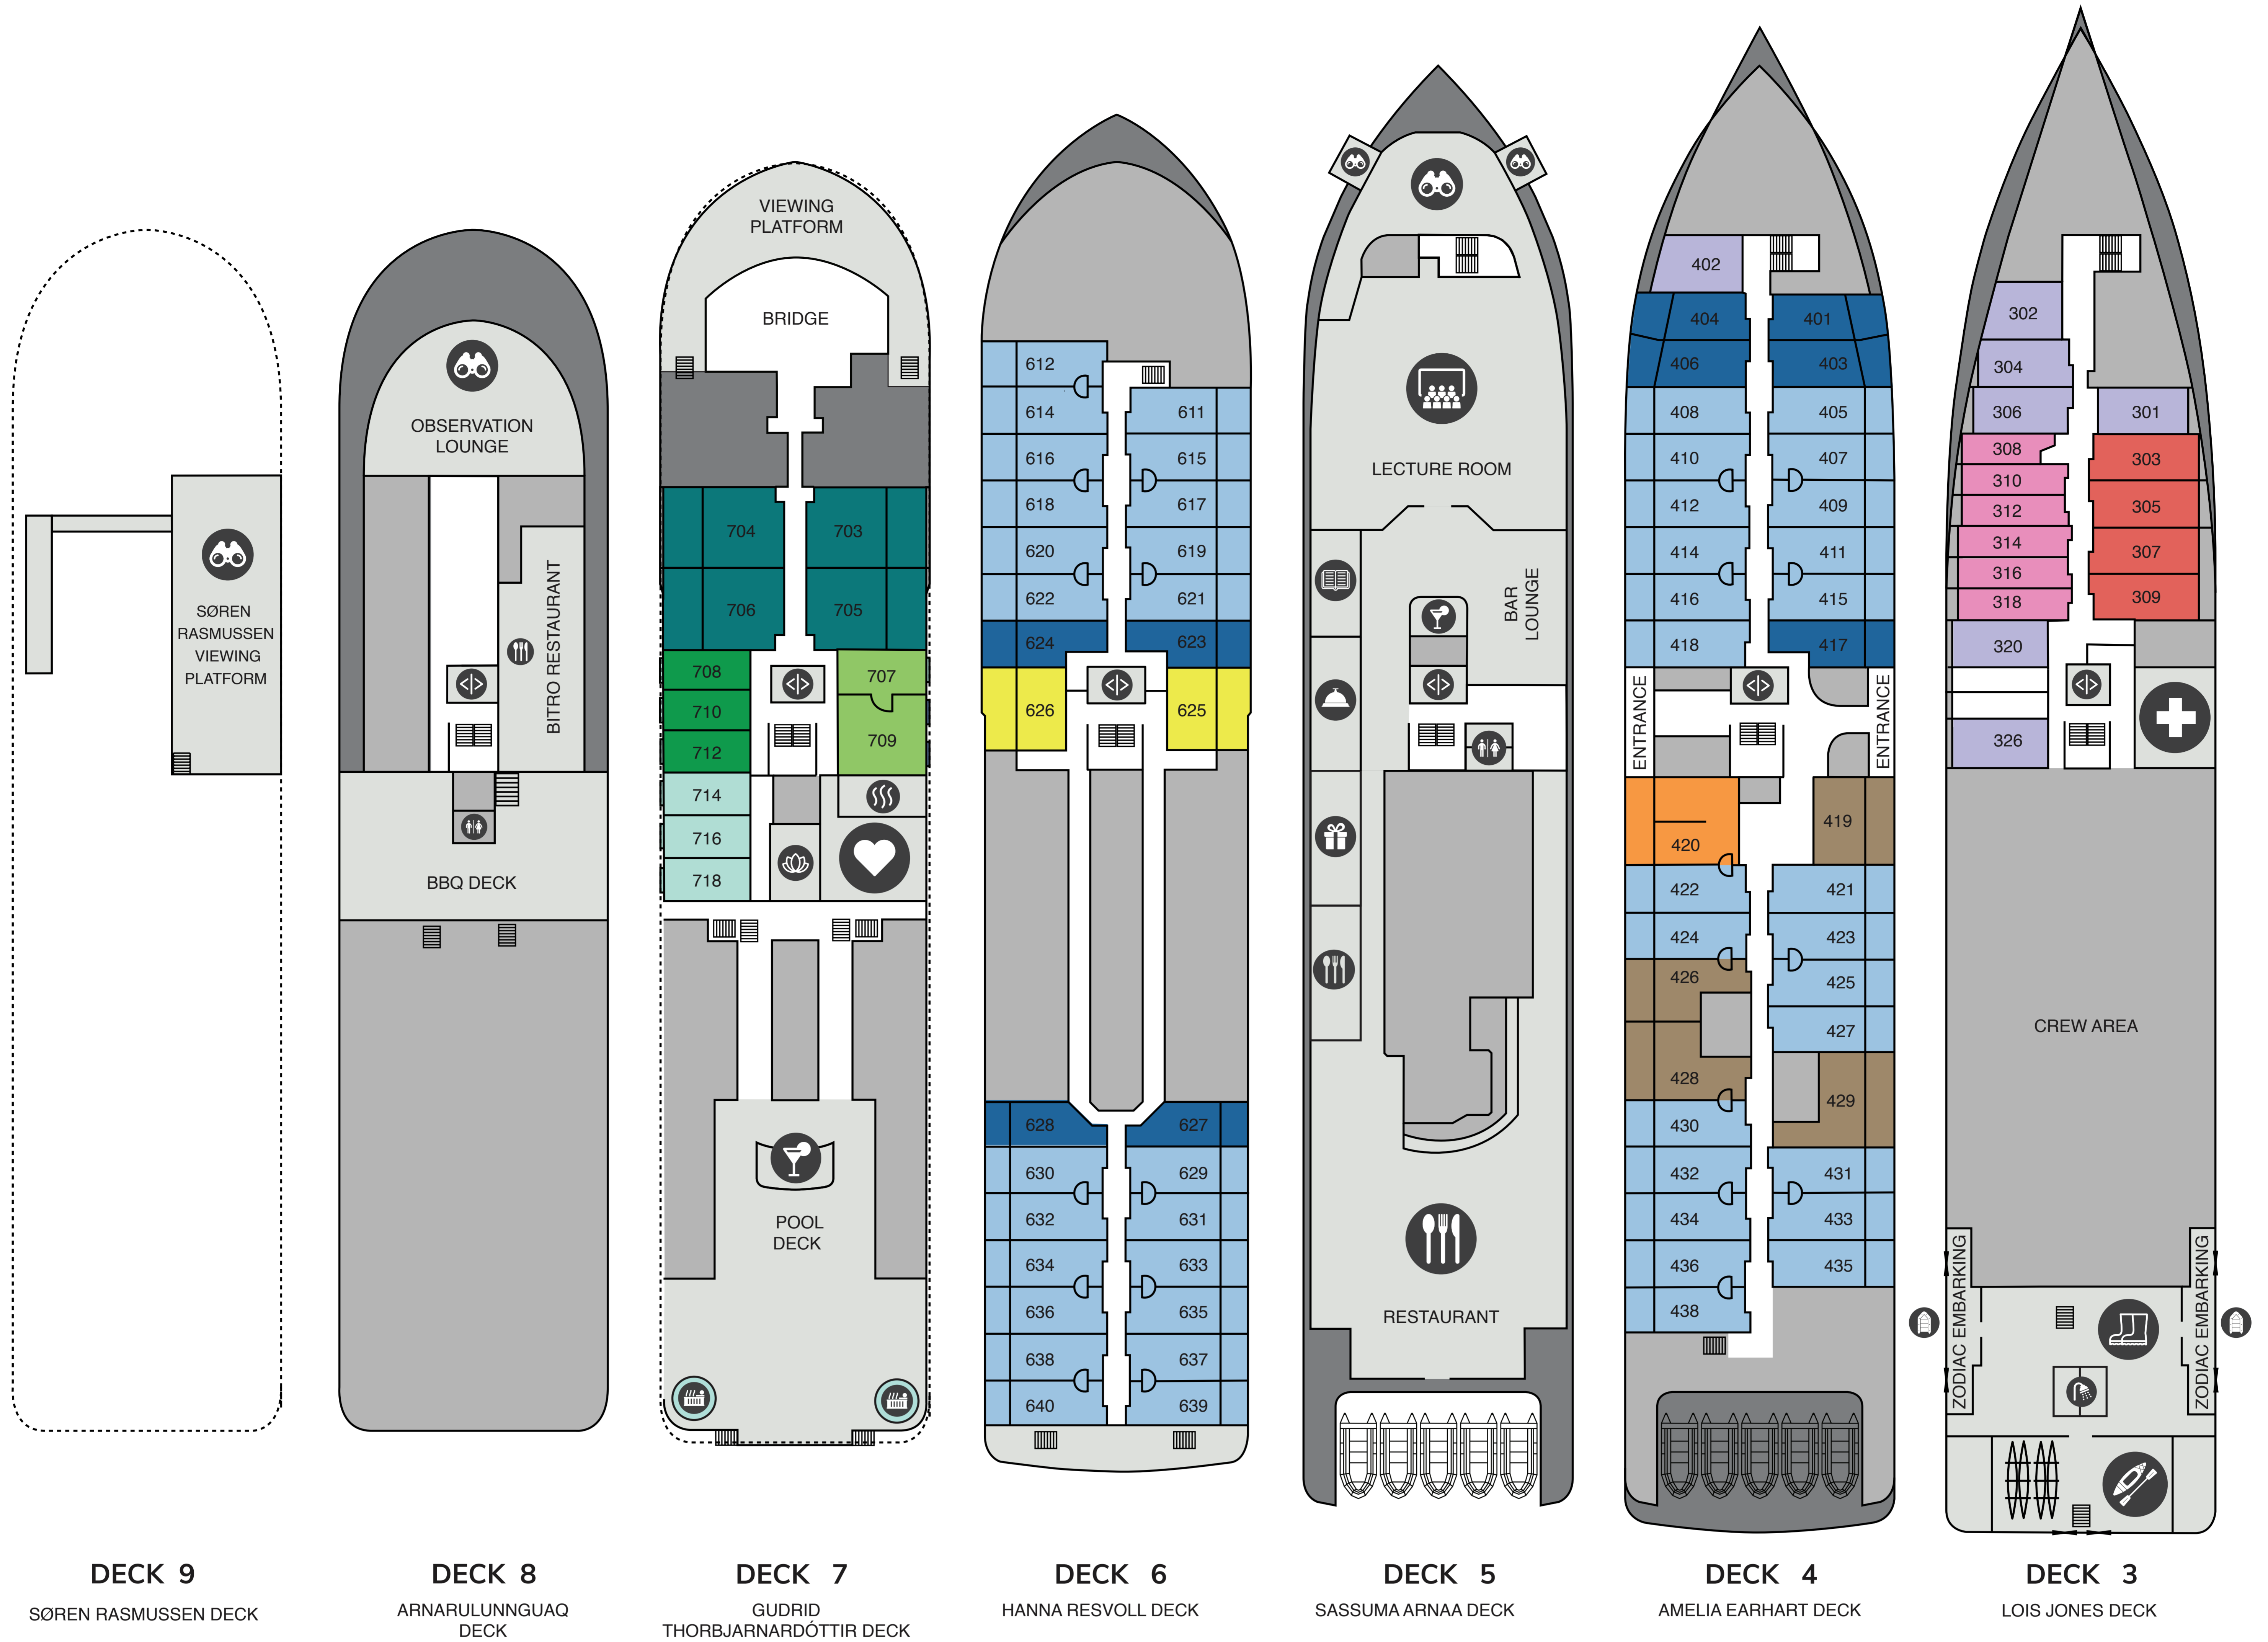

Category F, Porthole Triple Stateroom
4 Cabins, Size 18-22 sqm

Category PS, Premium Suite
1 Cabin, Size 42 sqm incl. Balcony

Cat. C XL, Grand Balcony Stateroom
4 Cabins, Size 25-30 sqm incl. Balcony

Category D, Porthole Stateroom
7 Cabins, Size 13-22 sqm

Category G, Porthole Single Stateroom. 6 Cabins, Size 14 sqm

Category A, Junior Suite
4 Cabins, Size 36-39 sqm incl. Balcony

Cat. C SP, Superior Balcony Stateroom
48 Cabins, Size 22-25 sqm incl. Balcony

Category E, French Balcony Stateroom
3 Cabins, Size 14 sqm

Category Es, Solo French Balcony Stateroom. 3 Cabins, Size 14 sqm

M/V Ocean Albatros Deck Plan

- Restaurant
- Library
- Fitness
- Panorama Sauna
- Elevator
- Bar
- Albatros Ocean Boutique
- Albatros Polar Spa
- Mudroom
- Stairs
- Observation Area
- Reception
- Toilet
- Zodiac embarking
- Lecture Room
- Medical Clinic
- Jacuzzi
- Kayak platform

Restaurant

Bar

Observation Area

Lecture
Room

Library

Ocean
Boutique

Reception

Medical Clinic