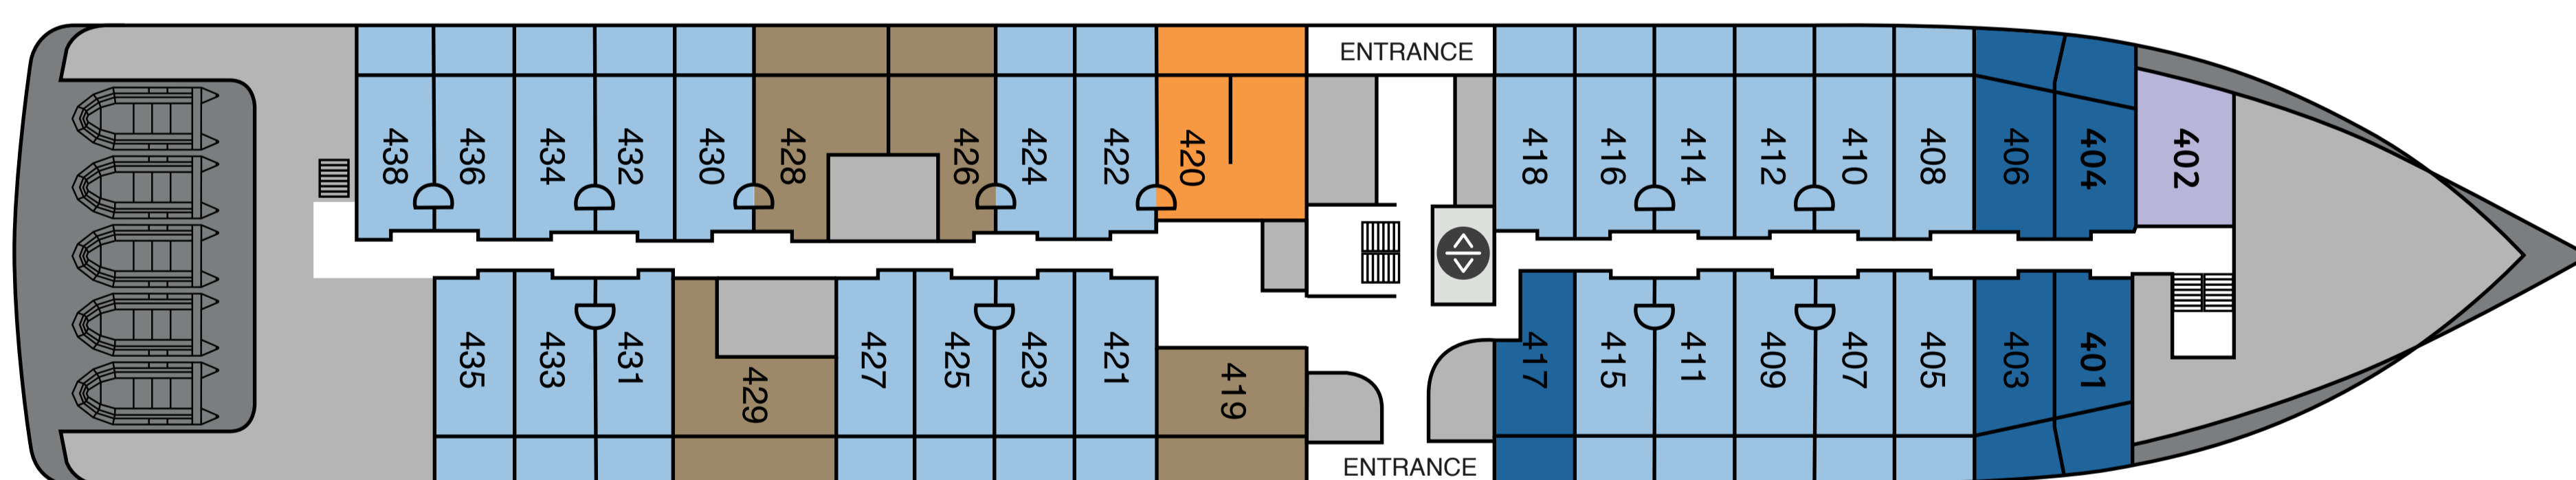

DECK 4 AMELIA EARHART DECK