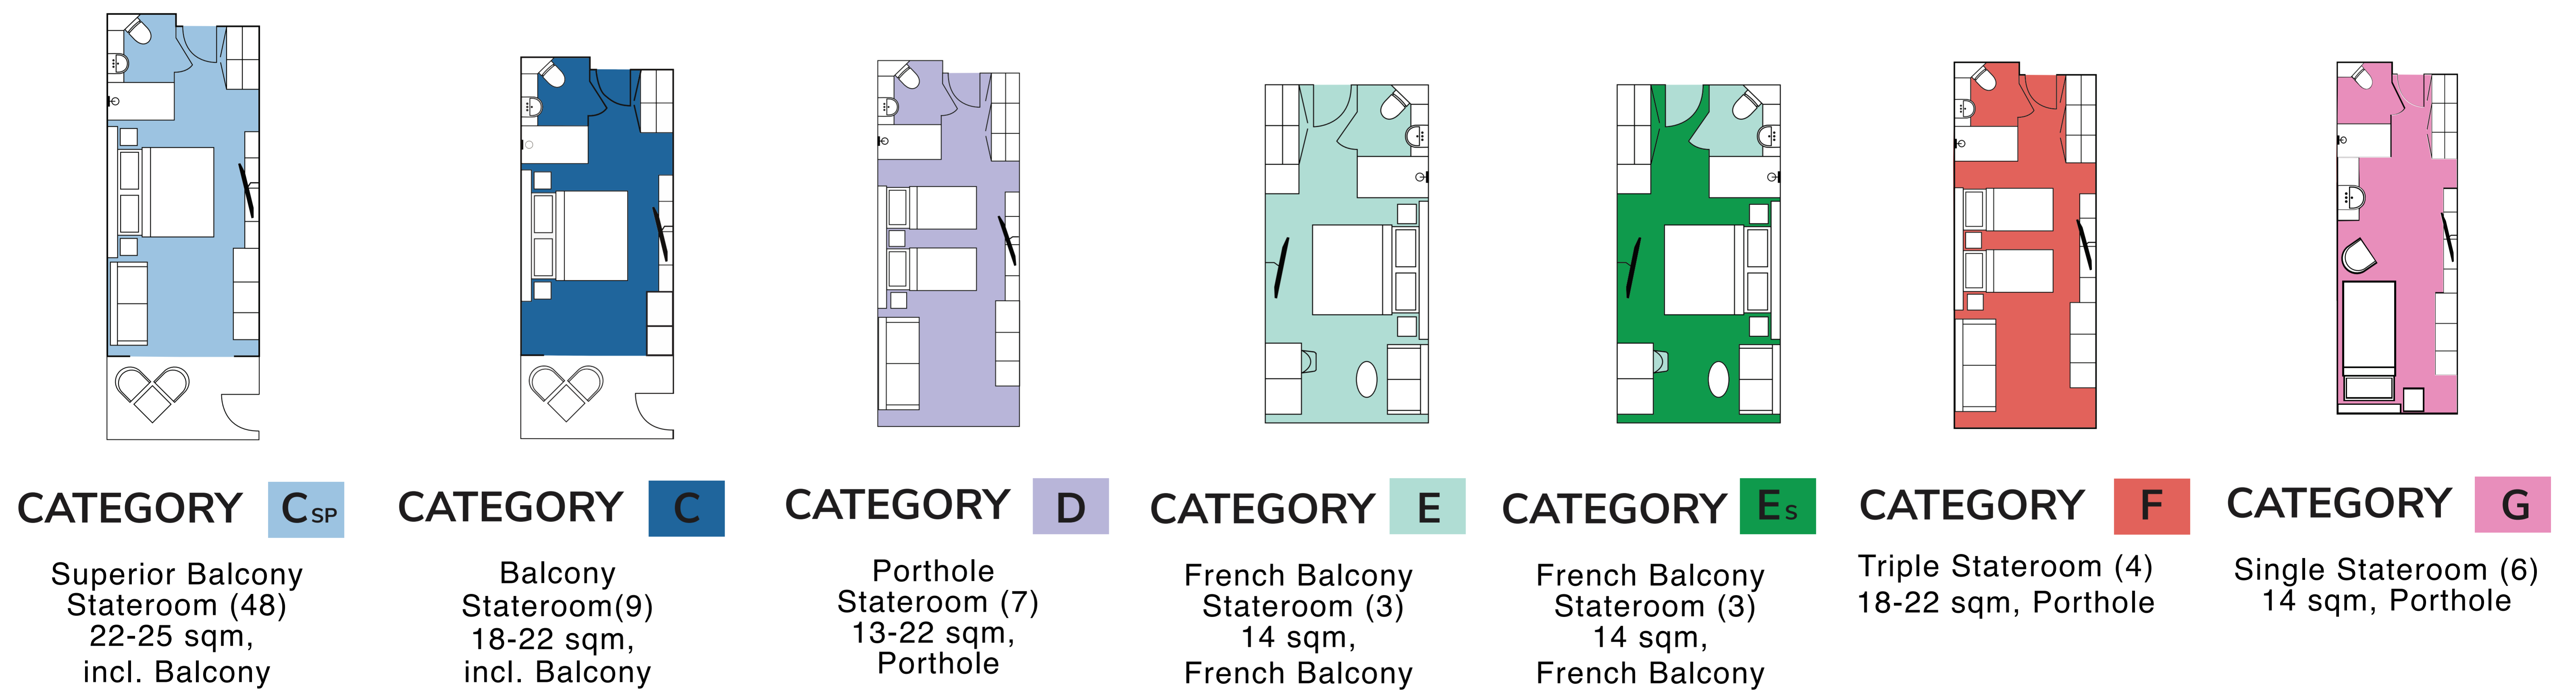

Category FS, Two-Bedroom Family Suite
1 Cabin, Size 50 sqm, French Balcony

Category B, Balcony Suite
2 Cabins, Size 30-32 sqm incl. Balcony

Category C, Balcony Stateroom
9 Cabins, Size 18-22 sqm incl. Balcony

Category F, Porthole Triple Stateroom
4 Cabins, Size 18-22 sqm

Category PS, Premium Suite
1 Cabin, Size 42 sqm incl. Balcony

Cat. C XL, Grand Balcony Stateroom
4 Cabins, Size 25-30 sqm incl. Balcony

Category D, Porthole Stateroom
7 Cabins, Size 13-22 sqm

Category G, Porthole Single Stateroom. 6 Cabins, Size 14 sqm

Category A, Junior Suite
4 Cabins, Size 36-39 sqm incl. Balcony

Cat. C SP, Superior Balcony Stateroom
48 Cabins, Size 22-25 sqm incl. Balcony

Category E, French Balcony Stateroom
3 Cabins, Size 14 sqm

Category Es, Solo French Balcony Stateroom. 3 Cabins, Size 14 sqm

M/V Ocean Albatros Deck Plan

- Restaurant
- Library
- Fitness
- Panorama Sauna
- Elevator
- Bar
- Albatros Ocean Boutique
- Albatros Polar Spa
- Mudroom
- Stairs
- Observation Area
- Reception
- Toilet
- Zodiac embarking
- Lecture Room
- Medical Clinic
- Jacuzzi
- Kayak platform