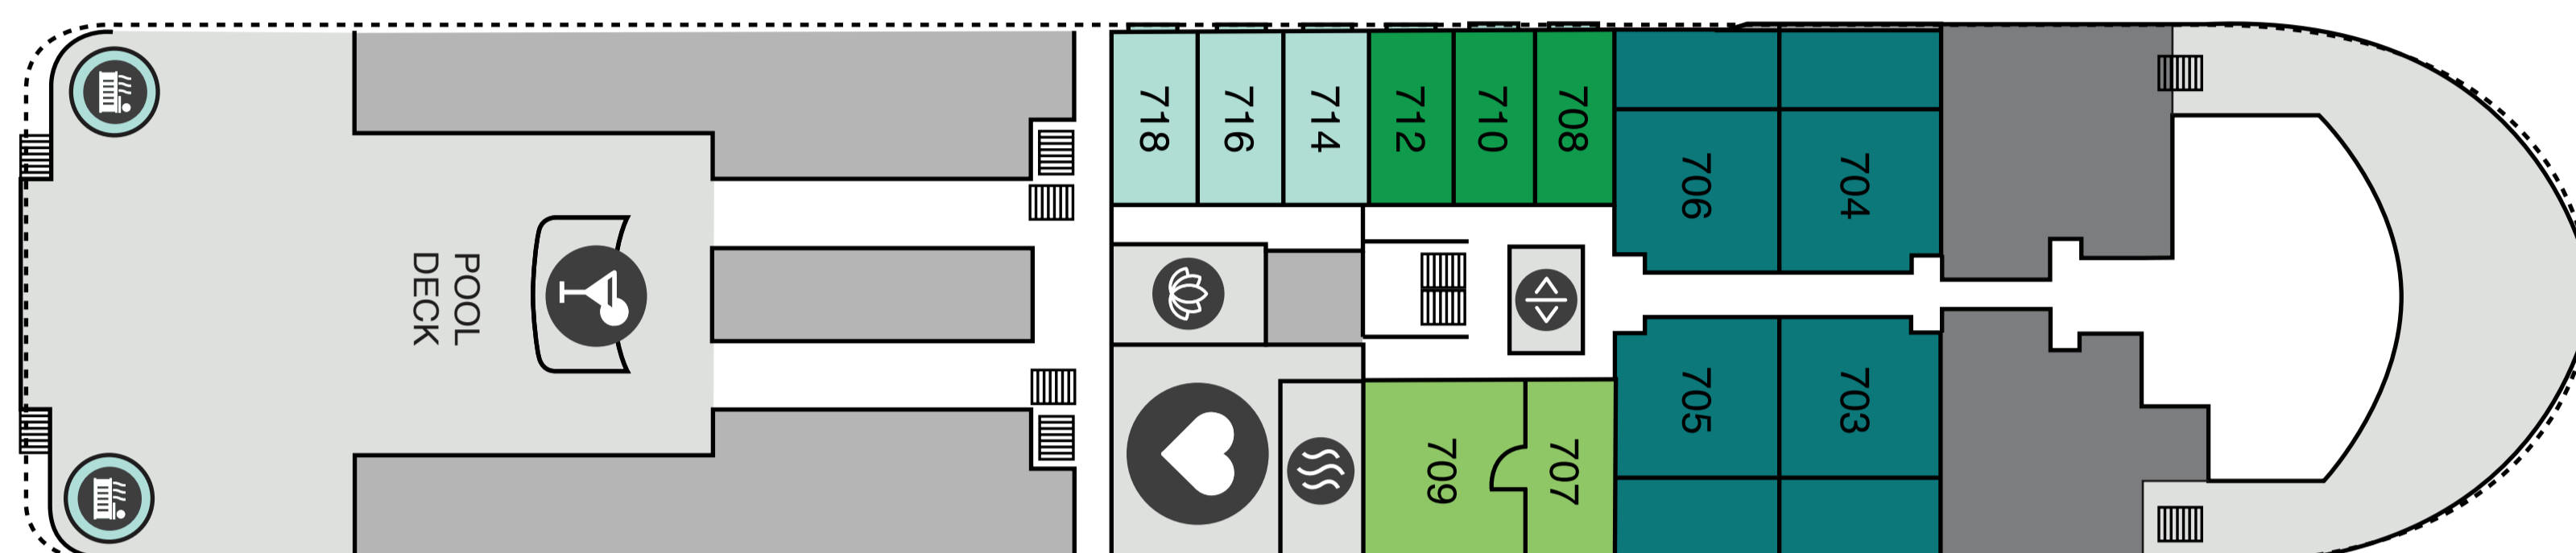

DECK 7 GUDRID THORBJARNARDÓTTIR DECK