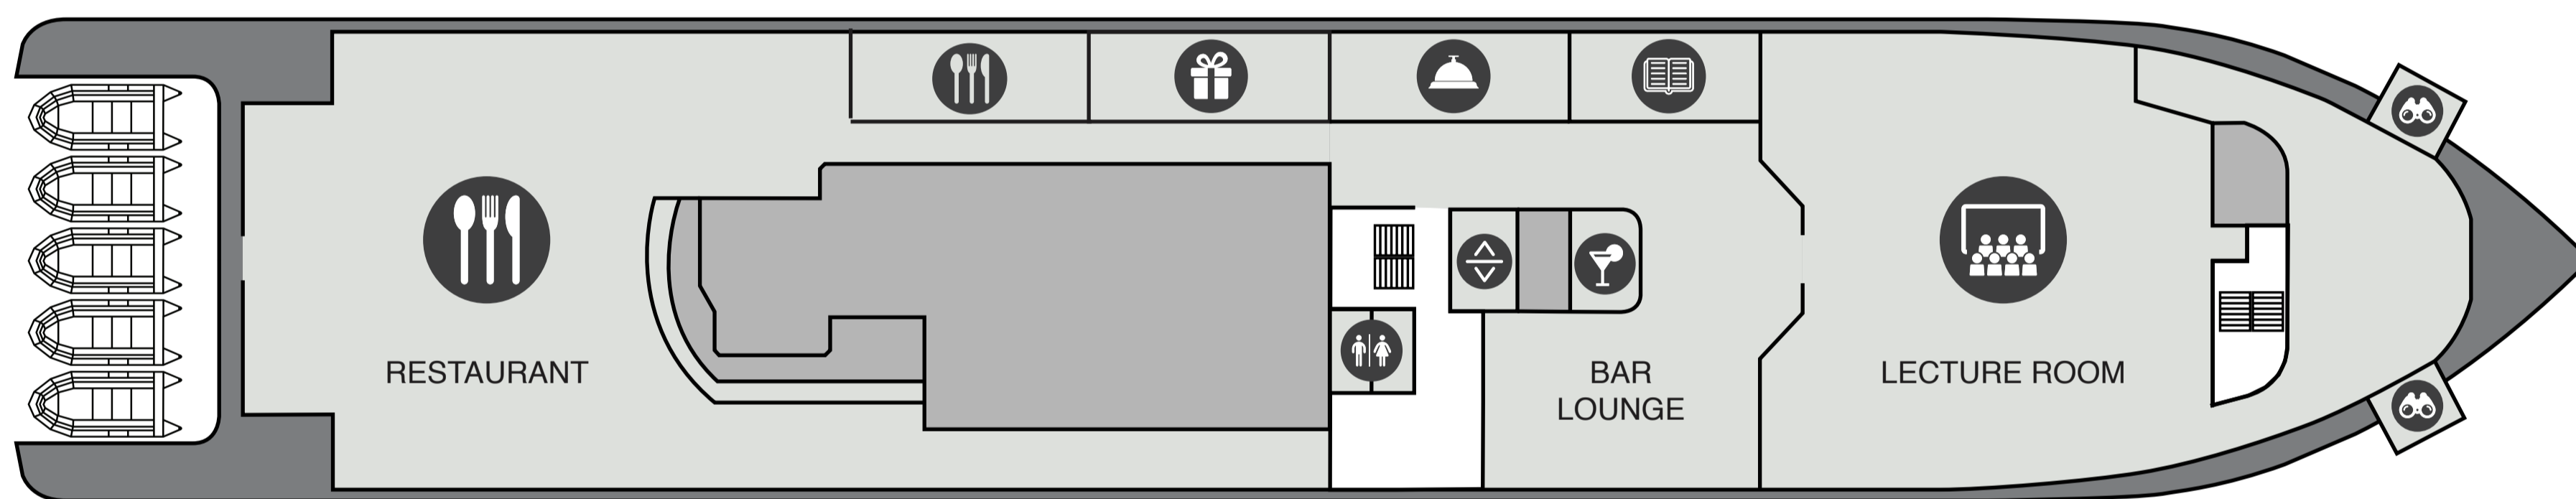

DECK 5 SASSUMA ARNAA DECK