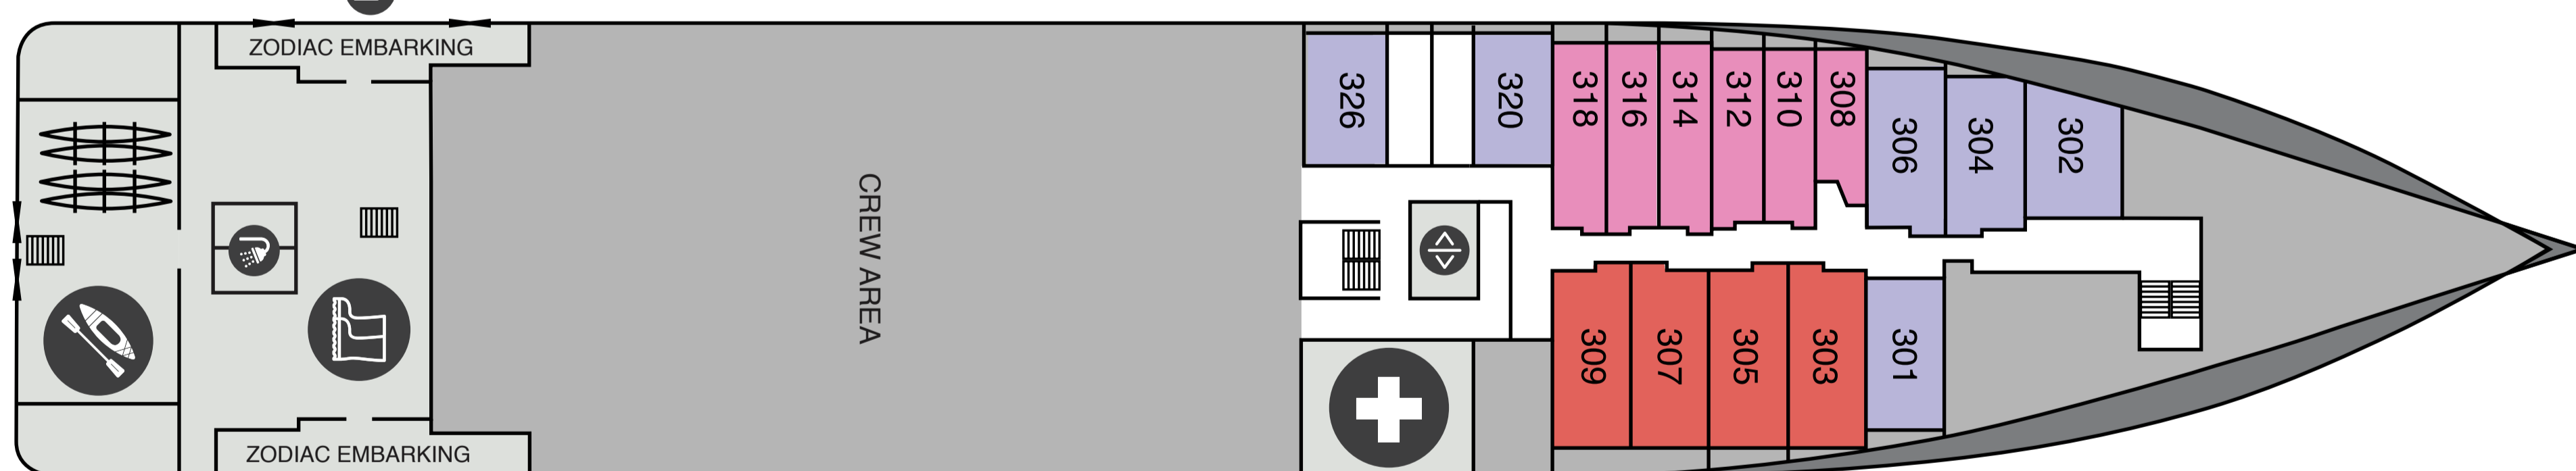

DECK 3 LOIS JONES DECK

Category FS, Two-Bedroom Family Suite
1 Cabin, Size 50 sqm, French Balcony

Category B, Balcony Suite
2 Cabins, Size 30-32 sqm incl. Balcony

Category C, Balcony Stateroom
9 Cabins, Size 18-22 sqm incl. Balcony

Category F, Porthole Triple Stateroom
4 Cabins, Size 18-22 sqm

Category PS, Premium Suite
1 Cabin, Size 42 sqm incl. Balcony

Cat. C XL, Grand Balcony Stateroom
4 Cabins, Size 25-30 sqm incl. Balcony

Category D, Porthole Stateroom
7 Cabins, Size 13-22 sqm

Category G, Porthole Single Stateroom. 6 Cabins, Size 14 sqm

Category A, Junior Suite
4 Cabins, Size 36-39 sqm incl. Balcony

Cat. C SP, Superior Balcony Stateroom
48 Cabins, Size 22-25 sqm incl. Balcony

Category E, French Balcony Stateroom
3 Cabins, Size 14 sqm

Category Es, Solo French Balcony Stateroom. 3 Cabins, Size 14 sqm