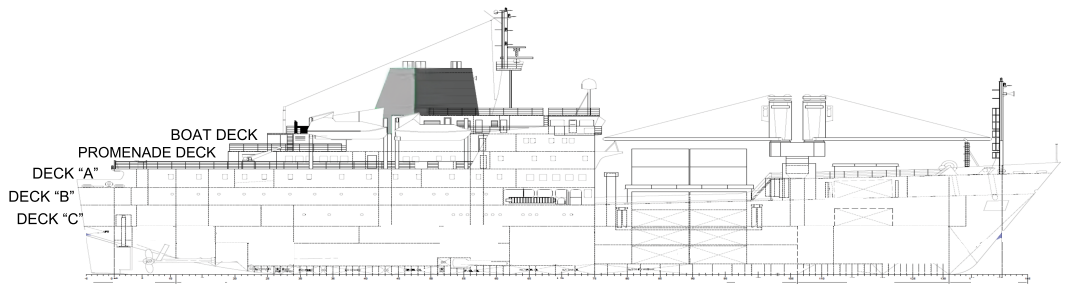

# St Helena Deckplan

PROMENADE DECK

BOAT DECK

DECK A

### Cabin Types:

- Owner's Suite
- Premium Cabin
- Deluxe Cabin
- Superior Cabin
- Odyssey Single Cabin
- Odyssey Twin Cabin
- Discovery Triple Cabin
- Discovery Quad Cabin

DECK B

### Public Spaces:

- Reception
- Restaurant
- Lounge
- Laboratory
- Deck Access
- Medical Facility
- Bar
- Boutique
- Restroom
- Elevator

DECK C