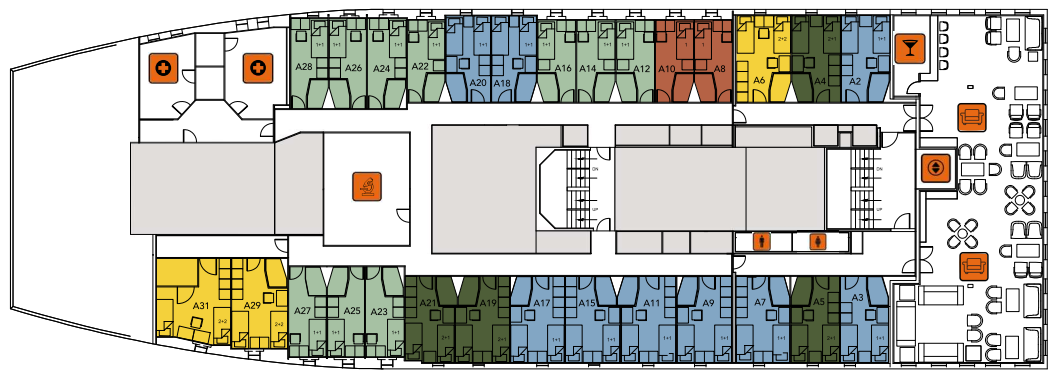

# St Helena Deckplan

PROMENADE DECK

BOAT DECK

DECK A

### Cabin Types:

- Owner's Suite
- Premium Cabin
- Deluxe Cabin
- Superior Cabin
- Odyssey Single Cabin
- Odyssey Twin Cabin
- Discovery Triple Cabin
- Discovery Quad Cabin

DECK B

### Public Spaces:

- Reception
- Restaurant
- Lounge
- Laboratory
- Deck Access
- Medical Facility
- Bar
- Boutique
- Restroom
- Elevator

DECK C