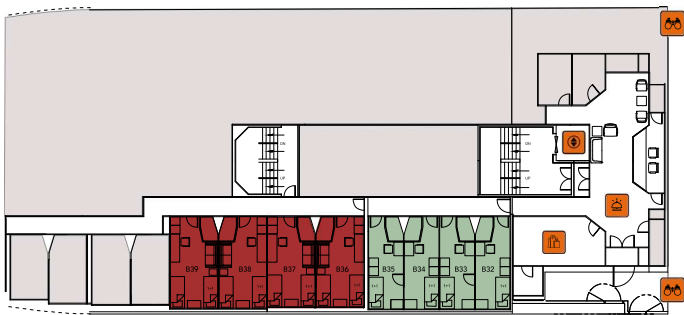

# St Helena Deckplan

PROMENADE DECK

BOAT DECK

DECK A

### Cabin Types:

- Owner's Suite
- Premium Cabin
- Deluxe Cabin
- Superior Cabin
- Odyssey Single Cabin
- Odyssey Twin Cabin
- Discovery Triple Cabin
- Discovery Quad Cabin

DECK B

### Public Spaces:

- Reception
- Restaurant
- Lounge
- Laboratory
- Deck Access
- Medical Facility
- Bar
- Boutique
- Restroom
- Elevator

DECK C