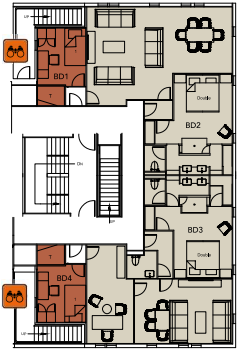

# St Helena Deckplan

PROMENADE DECK

BOAT DECK

DECK A

### Cabin Types:

- Owner's Suite
- Premium Cabin
- Deluxe Cabin
- Superior Cabin
- Odyssey Single Cabin
- Odyssey Twin Cabin
- Discovery Triple Cabin
- Discovery Quad Cabin

DECK B

### Public Spaces:

- Reception
- Restaurant
- Lounge
- Laboratory
- Deck Access
- Medical Facility
- Bar
- Boutique
- Restroom
- Elevator

DECK C