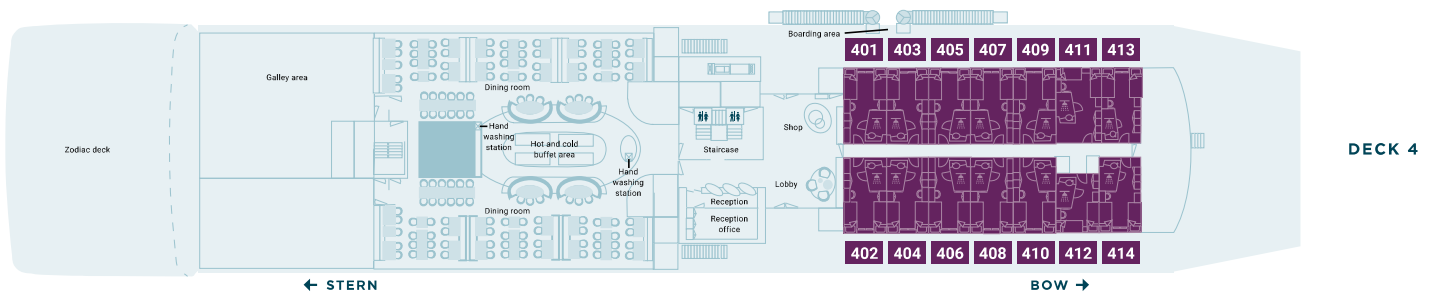

DECK PLAN

ROOM TYPES

- Grand Suite with private balcony
- Junior Suite
- Superior
- Twin Deluxe
- Twin Window
- Twin Porthole
- Triple Porthole
- Quadruple Porthole

BEDS

- Upper/lower berths
- Lower berths
- 2 Separate lower berths
- Double bed

SANITARY

- Toilet
- Bathroom