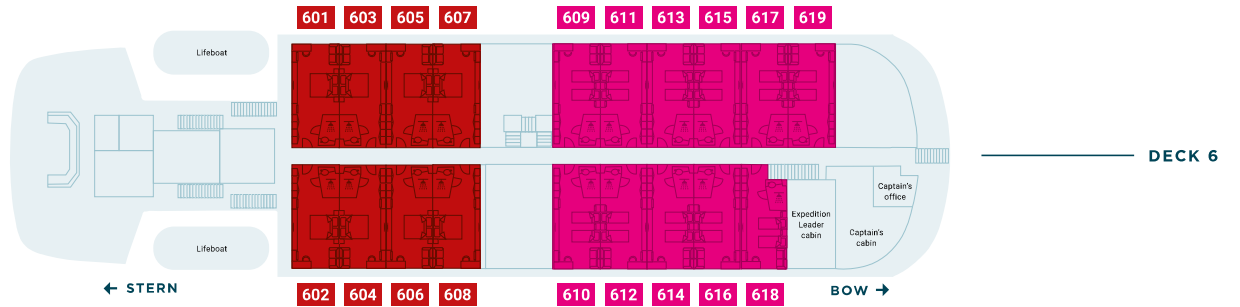

DECK PLAN

ROOM TYPES

- Grand Suite with private balcony
- Junior Suite
- Superior
- Twin Deluxe
- Twin Window
- Twin Porthole
- Triple Porthole
- Quadruple Porthole

BEDS

- Upper/lower berths
- Lower berths
- 2 Separate lower berths
- Double bed

SANITARY

- Toilet
- Bathroom