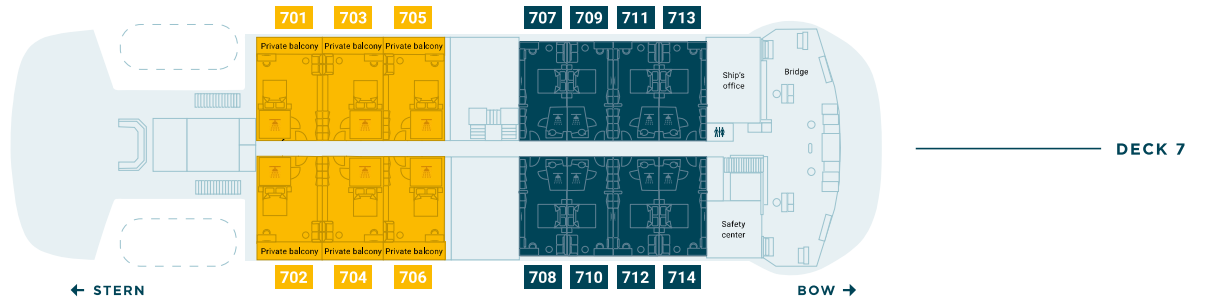

DECK PLAN

ROOM TYPES

- Grand Suite with private balcony
- Junior Suite
- Superior
- Twin Deluxe
- Twin Window
- Twin Porthole
- Triple Porthole
- Quadruple Porthole

BEDS

- Upper/lower berths
- Lower berths
- 2 Separate lower berths
- Double bed

SANITARY

- Toilet
- Bathroom