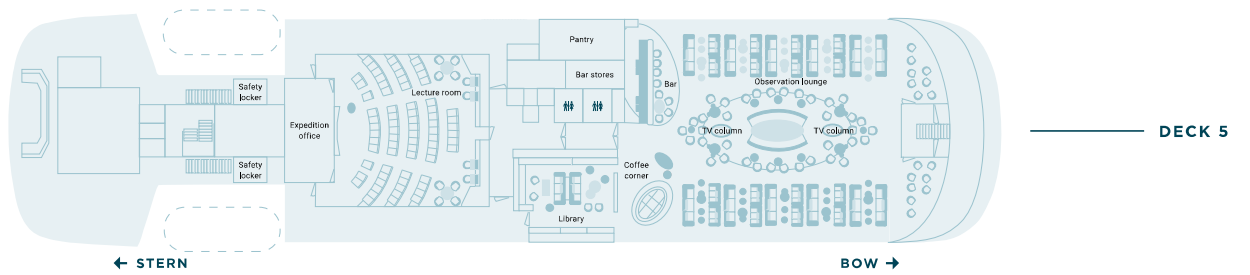

DECK PLAN

ROOM TYPES

- Grand Suite with private balcony
- Junior Suite
- Superior
- Twin Deluxe
- Twin Window
- Twin Porthole
- Triple Porthole
- Quadruple Porthole

BEDS

- Upper/lower berths
- Lower berths
- 2 Separate lower berths
- Double bed

SANITARY

- Toilet
- Bathroom