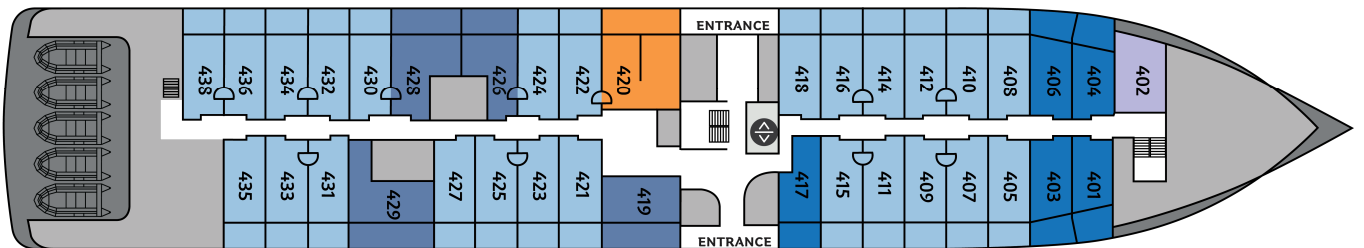

DECK 9 BIRDS EYE VIEW DECK

DECK 8 ZHENG HE DECK

DECK 7 AMUNDSEN DECK

DECK 6 JAMES COOK DECK

DECK 5 STELLER DECK

DECK 4 BERING DECK

DECK 3 GERLACH DECK

- Premium Suite, Two Bedroom Suite**
1 Cabin, Size 45 sqm incl. Balcony
- Category A, Junior Suite**
4 Cabins, Size 42 sqm incl. Balcony
- Category B, Balcony Suite**
2 Cabins, Size app. 32 sqm incl. Balcony
- Category C XL, Grand Balcony Stateroom**
4 Cabins, Size 30 sqm incl. Balcony
- Category C SP, Superior Balcony Stateroom**
48 Cabins, Size 24 sqm incl. Balcony
- Category C, Balcony Stateroom**
9 Cabins, Size 22 sqm incl. Balcony
- Category D, Porthole Stateroom**
7 Cabins, Size 22 sqm
- Category E, French Balcony C Stateroom**
9 Cabins, Size 16 sqm
- Category F, Triple Porthole Stateroom**
4 Cabins, Size 22 sqm
- Category G, Porthole Single Stateroom**
5 Cabins, Size 18 sqm