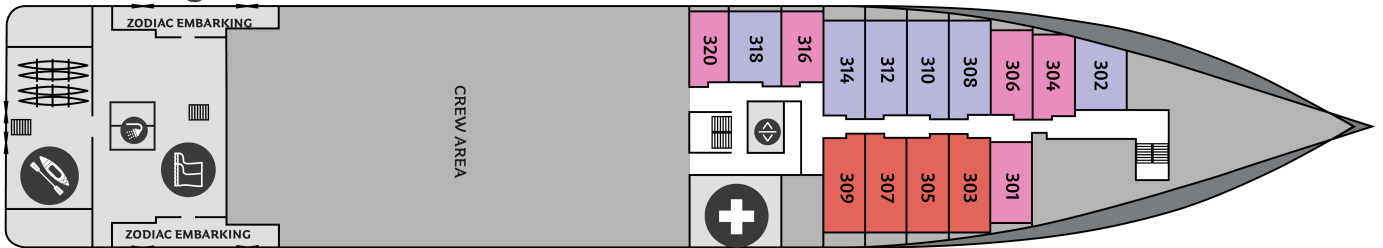

DECK 9 BIRDS EYE VIEW DECK

DECK 8 ZHENG HE DECK

DECK 7 AMUNDSEN DECK

DECK 6 JAMES COOK DECK

DECK 5 STELLER DECK

DECK 4 BERING DECK

DECK 3 GERLACH DECK

- Premium Suite, Two Bedroom Suite**
1 Cabin, Size 45 sqm incl. Balcony
- Category A, Junior Suite**
4 Cabins, Size 42 sqm incl. Balcony
- Category B, Balcony Suite**
2 Cabins, Size app. 32 sqm incl. Balcony
- Category C XL, Grand Balcony Stateroom**
4 Cabins, Size 30 sqm incl. Balcony
- Category C SP, Superior Balcony Stateroom**
48 Cabins, Size 24 sqm incl. Balcony
- Category C, Balcony Stateroom**
9 Cabins, Size 22 sqm incl. Balcony
- Category D, Porthole Stateroom**
7 Cabins, Size 22 sqm
- Category E, French Balcony C Stateroom**
9 Cabins, Size 16 sqm
- Category F, Triple Porthole Stateroom**
4 Cabins, Size 22 sqm
- Category G, Porthole Single Stateroom**
5 Cabins, Size 18 sqm