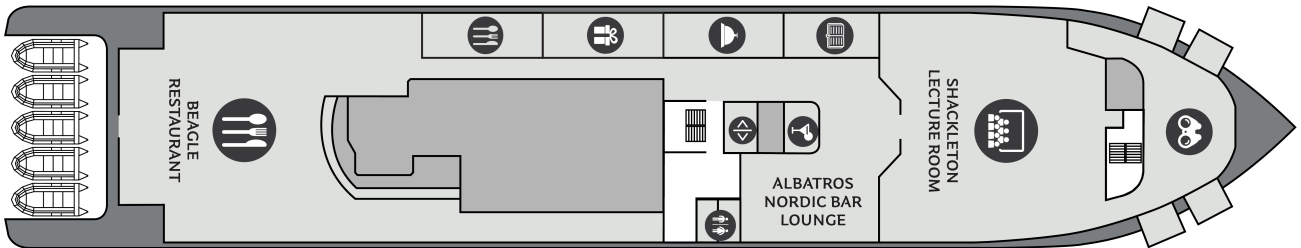

DECK 9 BIRDS EYE VIEW DECK

DECK 8 ZHENG HE DECK

DECK 7 AMUNDSEN DECK

DECK 6 JAMES COOK DECK

DECK 5 STELLER DECK

DECK 4 BERING DECK

DECK 3 GERLACH DECK

- Premium Suite, Two Bedroom Suite**
1 Cabin, Size 45 sqm incl. Balcony
- Category A, Junior Suite**
4 Cabins, Size 42 sqm incl. Balcony
- Category B, Balcony Suite**
2 Cabins, Size app. 32 sqm incl. Balcony
- Category C XL, Grand Balcony Stateroom**
4 Cabins, Size 30 sqm incl. Balcony
- Category C SP, Superior Balcony Stateroom**
48 Cabins, Size 24 sqm incl. Balcony
- Category C, Balcony Stateroom**
9 Cabins, Size 22 sqm incl. Balcony
- Category D, Porthole Stateroom**
7 Cabins, Size 22 sqm
- Category E, French Balcony C Stateroom**
9 Cabins, Size 16 sqm
- Category F, Triple Porthole Stateroom**
4 Cabins, Size 22 sqm
- Category G, Porthole Single Stateroom**
5 Cabins, Size 18 sqm