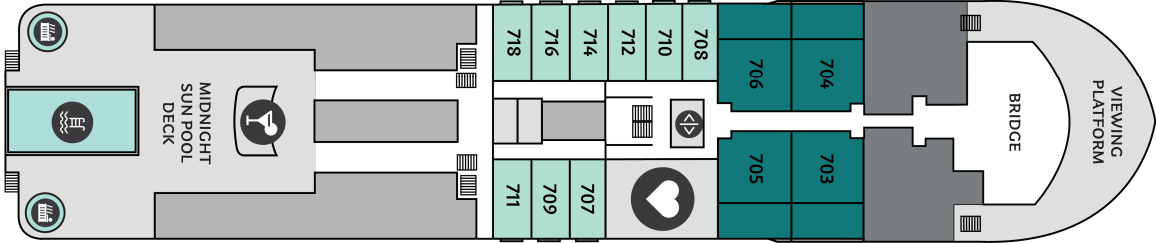

DECK 9 BIRDS EYE VIEW DECK

DECK 8 ZHENG HE DECK

DECK 7 AMUNDSEN DECK

DECK 6 JAMES COOK DECK

DECK 5 STELLER DECK

DECK 4 BERING DECK

DECK 3 GERLACH DECK

- Premium Suite, Two Bedroom Suite**
1 Cabin, Size 45 sqm incl. Balcony
- Category A, Junior Suite**
4 Cabins, Size 42 sqm incl. Balcony
- Category B, Balcony Suite**
2 Cabins, Size app. 32 sqm incl. Balcony
- Category C XL, Grand Balcony Stateroom**
4 Cabins, Size 30 sqm incl. Balcony
- Category C SP, Superior Balcony Stateroom**
48 Cabins, Size 24 sqm incl. Balcony
- Category C, Balcony Stateroom**
9 Cabins, Size 22 sqm incl. Balcony
- Category D, Porthole Stateroom**
7 Cabins, Size 22 sqm
- Category E, French Balcony C Stateroom**
9 Cabins, Size 16 sqm
- Category F, Triple Porthole Stateroom**
4 Cabins, Size 22 sqm
- Category G, Porthole Single Stateroom**
5 Cabins, Size 18 sqm