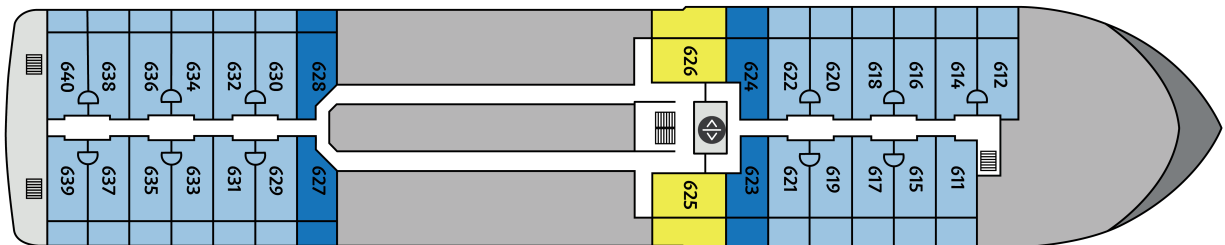

DECK 9 BIRDS EYE VIEW DECK

DECK 8 ZHENG HE DECK

DECK 7 AMUNDSEN DECK

DECK 6 JAMES COOK DECK

DECK 5 STELLER DECK

DECK 4 BERING DECK

DECK 3 GERLACH DECK

- Premium Suite, Two Bedroom Suite**
1 Cabin, Size 45 sqm incl. Balcony
- Category A, Junior Suite**
4 Cabins, Size 42 sqm incl. Balcony
- Category B, Balcony Suite**
2 Cabins, Size app. 32 sqm incl. Balcony
- Category C XL, Grand Balcony Stateroom**
4 Cabins, Size 30 sqm incl. Balcony
- Category C SP, Superior Balcony Stateroom**
48 Cabins, Size 24 sqm incl. Balcony
- Category C, Balcony Stateroom**
9 Cabins, Size 22 sqm incl. Balcony
- Category D, Porthole Stateroom**
7 Cabins, Size 22 sqm
- Category E, French Balcony C Stateroom**
9 Cabins, Size 16 sqm
- Category F, Triple Porthole Stateroom**
4 Cabins, Size 22 sqm
- Category G, Porthole Single Stateroom**
5 Cabins, Size 18 sqm