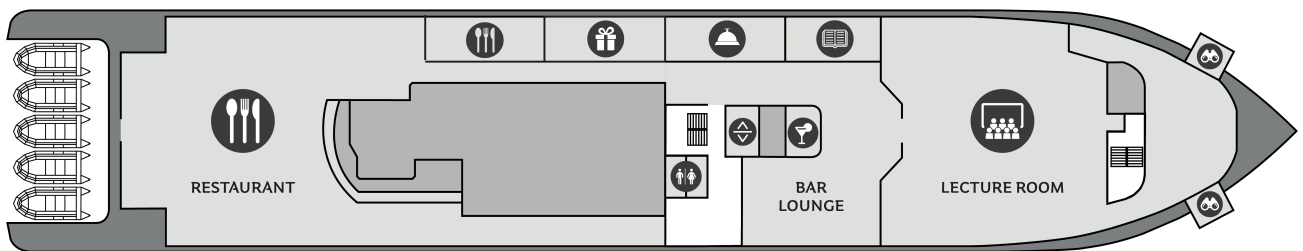

DECK 9 SØREN RASMUSSEN VIEW DECK

DECK 8 ARNARLUNNGUAQ DECK

DECK 7 GUDRID THORBJARNARDÓTTIR DECK

DECK 6 HANNA RESVOLL DECK

DECK 5 SASSUMA ARNAÁ DECK

DECK 4 AMELIA EARHART DECK

DECK 3 LOIS JONES DECK

- Brynhilde Suite, Two Bedroom Suite**
1 Cabin, Size 52 sqm, French Balcony
- Category B, Balcony Suite**
2 Cabins, Size app. 32 sqm incl. Balcony
- Category C, Balcony Stateroom**
9 Cabins, Size 22 sqm incl. Balcony
- Category F, Porthole Triple Stateroom**
4 Cabins, Size 20 sqm
- Freydis Suite**
1 Cabin, Size 43 sqm incl. Balcony
- Cat. C XL, Grand Balcony Stateroom**
4 Cabins, Size 30 sqm incl. Balcony
- Category D, Porthole Stateroom**
7 Cabins, Size 16 sqm
- Category G, Porthole Single Stateroom**
6 Cabins, Size 13 sqm
- Category A, Junior Suite**
4 Cabins, Size 40 sqm incl. Balcony
- Cat. C SP, Superior Balcony Stateroom**
48 Cabins, Size 24 sqm incl. Balcony
- Category E, French Balcony Stateroom**
6 Cabins, Size 16 sqm