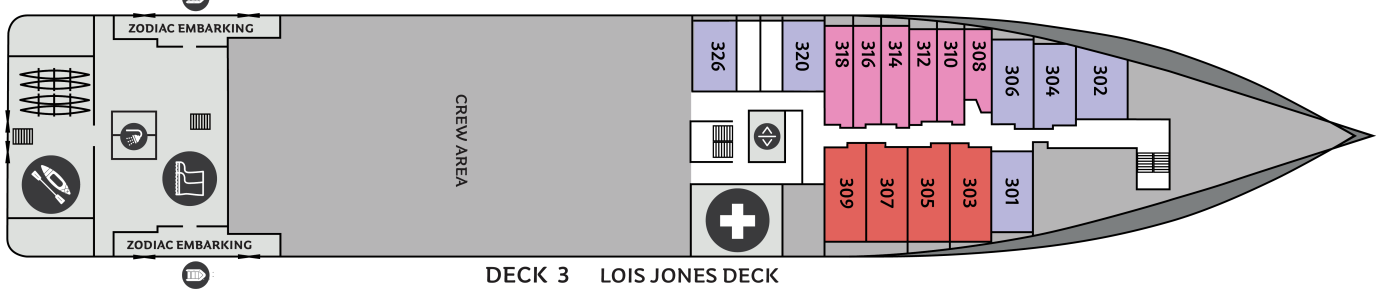

DECK 9 SØREN RASMUSSEN VIEW DECK

DECK 8 ARNARLUNNGUAQ DECK

DECK 7 GUDRID THORBJARNARDÓTTIR DECK

DECK 6 HANNA RESVOLL DECK

DECK 5 SASSUMA ARNAÁ DECK

DECK 4 AMELIA EARHART DECK

DECK 3 LOIS JONES DECK

- Brynhilde Suite, Two Bedroom Suite**
1 Cabin, Size 52 sqm, French Balcony
- Category B, Balcony Suite**
2 Cabins, Size app. 32 sqm incl. Balcony
- Category C, Balcony Stateroom**
9 Cabins, Size 22 sqm incl. Balcony
- Category F, Porthole Triple Stateroom**
4 Cabins, Size 20 sqm
- Freydis Suite**
1 Cabin, Size 43 sqm incl. Balcony
- Cat. C XL, Grand Balcony Stateroom**
4 Cabins, Size 30 sqm incl. Balcony
- Category D, Porthole Stateroom**
7 Cabins, Size 16 sqm
- Category G, Porthole Single Stateroom**
6 Cabins, Size 13 sqm
- Category A, Junior Suite**
4 Cabins, Size 40 sqm incl. Balcony
- Cat. C SP, Superior Balcony Stateroom**
48 Cabins, Size 24 sqm incl. Balcony
- Category E, French Balcony Stateroom**
6 Cabins, Size 16 sqm