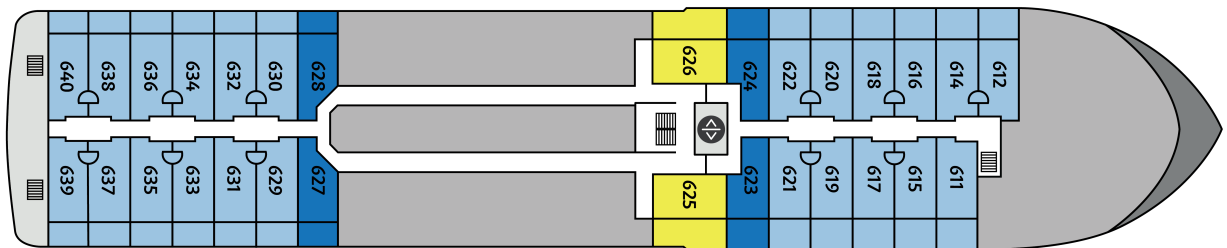

DECK 9 SØREN RASMUSSEN VIEW DECK

DECK 8 ARNARLUNNGUAQ DECK

DECK 7 GUDRID THORBJARNARDÓTTIR DECK

DECK 6 HANNA RESVOLL DECK

DECK 5 SASSUMA ARNAÁ DECK

DECK 4 AMELIA EARHART DECK

DECK 3 LOIS JONES DECK

- Brynhilde Suite, Two Bedroom Suite**
1 Cabin, Size 52 sqm, French Balcony
- Category B, Balcony Suite**
2 Cabins, Size app. 32 sqm incl. Balcony
- Category C, Balcony Stateroom**
9 Cabins, Size 22 sqm incl. Balcony
- Category F, Porthole Triple Stateroom**
4 Cabins, Size 20 sqm
- Freydis Suite**
1 Cabin, Size 43 sqm incl. Balcony
- Cat. C XL, Grand Balcony Stateroom**
4 Cabins, Size 30 sqm incl. Balcony
- Category D, Porthole Stateroom**
7 Cabins, Size 16 sqm
- Category G, Porthole Single Stateroom**
6 Cabins, Size 13 sqm
- Category A, Junior Suite**
4 Cabins, Size 40 sqm incl. Balcony
- Cat. C SP, Superior Balcony Stateroom**
48 Cabins, Size 24 sqm incl. Balcony
- Category E, French Balcony Stateroom**
6 Cabins, Size 16 sqm