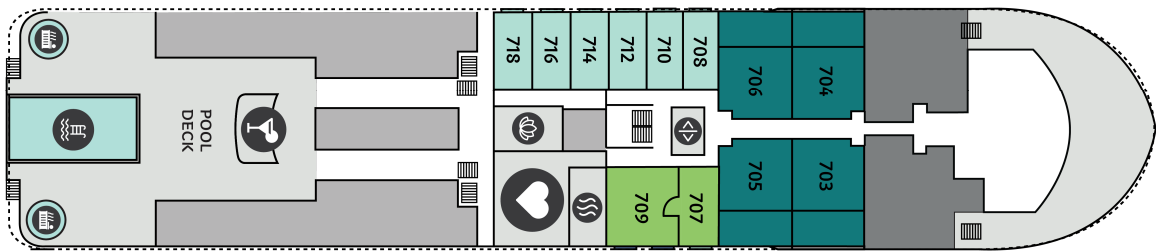

DECK 9 SØREN RASMUSSEN VIEW DECK

DECK 8 ARNARLUNNGUAQ DECK

DECK 7 GUDRID THORBJARNARDÓTTIR DECK

DECK 6 HANNA RESVOLL DECK

DECK 5 SASSUMA ARNAÁ DECK

DECK 4 AMELIA EARHART DECK

DECK 3 LOIS JONES DECK

- Brynhilde Suite, Two Bedroom Suite**
1 Cabin, Size 52 sqm, French Balcony
- Category B, Balcony Suite**
2 Cabins, Size app. 32 sqm incl. Balcony
- Category C, Balcony Stateroom**
9 Cabins, Size 22 sqm incl. Balcony
- Category F, Porthole Triple Stateroom**
4 Cabins, Size 20 sqm
- Freydis Suite**
1 Cabin, Size 43 sqm incl. Balcony
- Cat. C XL, Grand Balcony Stateroom**
4 Cabins, Size 30 sqm incl. Balcony
- Category D, Porthole Stateroom**
7 Cabins, Size 16 sqm
- Category G, Porthole Single Stateroom**
6 Cabins, Size 13 sqm
- Category A, Junior Suite**
4 Cabins, Size 40 sqm incl. Balcony
- Cat. C SP, Superior Balcony Stateroom**
48 Cabins, Size 24 sqm incl. Balcony
- Category E, French Balcony Stateroom**
6 Cabins, Size 16 sqm