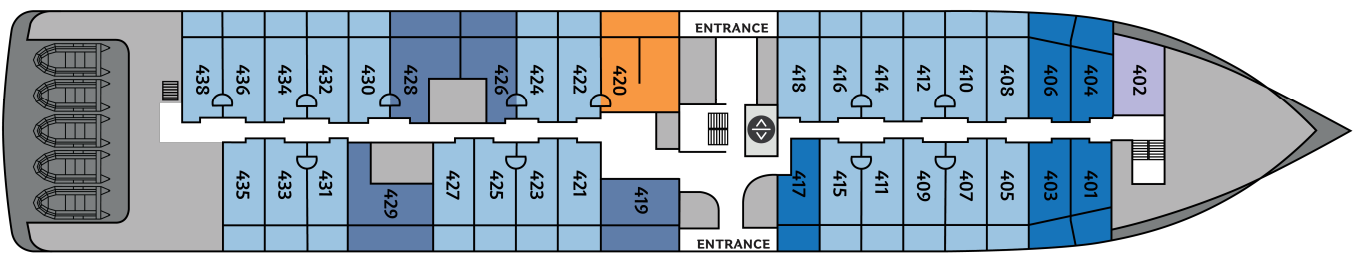

DECK 9 SØREN RASMUSSEN VIEW DECK

DECK 8 ARNARLUNNGUAQ DECK

DECK 7 GUDRID THORBJARNARDÓTTIR DECK

DECK 6 HANNA RESVOLL DECK

DECK 5 SASSUMA ARNAÁ DECK

DECK 4 AMELIA EARHART DECK

DECK 3 LOIS JONES DECK

- Brynhilde Suite, Two Bedroom Suite**
1 Cabin, Size 52 sqm, French Balcony
- Category B, Balcony Suite**
2 Cabins, Size app. 32 sqm incl. Balcony
- Category C, Balcony Stateroom**
9 Cabins, Size 22 sqm incl. Balcony
- Category F, Porthole Triple Stateroom**
4 Cabins, Size 20 sqm
- Freydis Suite**
1 Cabin, Size 43 sqm incl. Balcony
- Cat. C XL, Grand Balcony Stateroom**
4 Cabins, Size 30 sqm incl. Balcony
- Category D, Porthole Stateroom**
7 Cabins, Size 16 sqm
- Category G, Porthole Single Stateroom**
6 Cabins, Size 13 sqm
- Category A, Junior Suite**
4 Cabins, Size 40 sqm incl. Balcony
- Cat. C SP, Superior Balcony Stateroom**
48 Cabins, Size 24 sqm incl. Balcony
- Category E, French Balcony Stateroom**
6 Cabins, Size 16 sqm