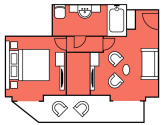

DECK 7
PANORAMA DECK

DECK 6
OBSERVATION LOUNGE
LECTURE THEATER
WELLNESS CENTER
OUTDOOR GRILL
JACUZZIS

DECK 5
THE BRIDGE
BOUTIQUE
MAIN LOUNGE

DECK 4
FITNESS CENTER
THE RESTAURANT

DECK 3
RECEPTION DESK
MEDICAL CENTER
MUDROOM
EXPEDITION OFFICE

CATEGORY OWS
Owner's Suite (2)
67 sqm, Private Balcony

CATEGORY GS
Grand Suite (2)
57 sqm, Private Balcony

CATEGORY NS
Navigator Stateroom (2)
37 sqm, Private Balcony

CATEGORY DS
Discovery Suite (6)
39 sqm, Two Juliet Balconies

CATEGORY BS
Balcony Stateroom (8)
19-20 sqm, Juliet Balcony

CATEGORY VS
Solo Vista Stateroom (3)
16-18 sqm, Large Window

CATEGORY VS
Vista Stateroom (22)
18 sqm, Large Window

CATEGORY OS
Ocean Stateroom (20)
14-15 sqm, Large Window

CATEGORY PS
Porthole Stateroom (4)
14-15 sqm, Two Portholes

Restaurant

Library

Wellness Center

Mudroom

Bar

Boutique

Toilet