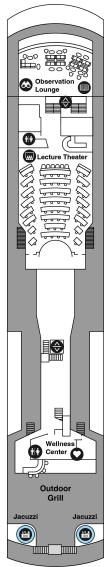

DECK 7
PANORAMA DECK

DECK 6
OBSERVATION LOUNGE
LECTURE THEATER
WELLNESS CENTER
OUTDOOR GRILL
JACUZZIS

DECK 5
THE BRIDGE
BOUTIQUE
MAIN LOUNGE

DECK 4
FITNESS CENTER
THE RESTAURANT

DECK 3
RECEPTION DESK
MEDICAL CENTER
MUDROOM
EXPEDITION OFFICE

CATEGORY BS
Balcony Stateroom (8)
19-20 sqm, Juliet Balcony

CATEGORY VS
Solo Vista Stateroom (3)
16-18 sqm, Large Window

CATEGORY VS
Vista Stateroom (22)
18 sqm, Large Window

CATEGORY OS
Ocean Stateroom (20)
14-15 sqm, Large Window

CATEGORY PS
Porthole Stateroom (4)
14-15 sqm, Two Portholes

Restaurant

Library

Wellness Center

Mudroom

Bar

Boutique

Toilet

Zodiac Embarkation Points

Observation Lounge

Reception

Jacuzzi

Elevator

Lecture Theater

Medical Clinic

Stairs