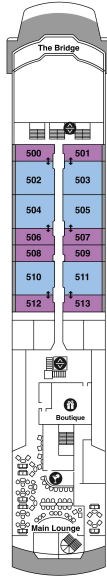

DECK 7
PANORAMA DECK

DECK 6
OBSERVATION LOUNGE
LECTURE THEATER
WELLNESS CENTER
OUTDOOR GRILL
JACUZZIS

DECK 5
THE BRIDGE
BOUTIQUE
MAIN LOUNGE

DECK 4
FITNESS CENTER
THE RESTAURANT

DECK 3
RECEPTION DESK
MEDICAL CENTER
MUDROOM
EXPEDITION OFFICE

CATEGORY BS
Balcony Stateroom (8)
19-20 sqm, Juliet Balcony

CATEGORY VS
Solo Vista Stateroom (3)
16-18 sqm, Large Window

CATEGORY VS
Vista Stateroom (22)
18 sqm, Large Window

CATEGORY OS
Ocean Stateroom (20)
14-15 sqm, Large Window

CATEGORY PS
Porthole Stateroom (4)
14-15 sqm, Two Portholes

Restaurant

Library

Wellness Center

Mudroom

Bar

Boutique

Toilet

Zodiac Embarkation Points

Observation Lounge

Reception

Jacuzzi

Elevator

Lecture Theater

Medical Clinic

Stairs